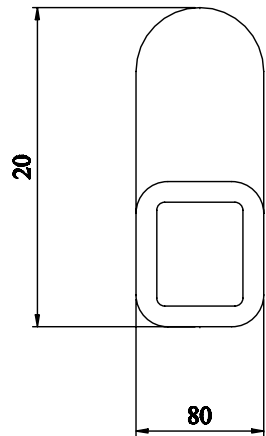

Dimensions

DrgNo 302 SERIES

TITLE STANDARD CROCODILE COVER

ALL DIMENSIONS IN MM
 ANGLES IN DECIMAL DEGREES

ISSUE
 1

GENERAL SPECIFICATION
 FOR 302 SERIES

CUSTOMER

FILTER REF

Aprvd Date 10/02/03

Aprvd By MC

Drwn by BFS

Scale: NTS

Sheet 1 / 1