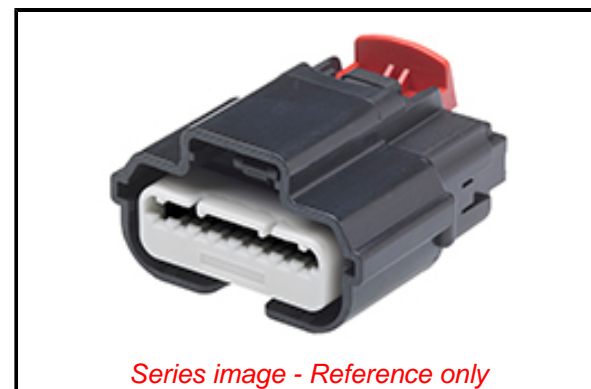

Documents:

3D Model	Application Specification AS-31402-000-001 (PDF)
3D Model (PDF)	Packaging Specification PK-31300-256-001 (PDF)
Drawing (PDF)	Test Summary 314040003-000 (PDF)
Product Specification PS-31404-001-1X8-001 (PDF)	Test Summary TS-31404-001-1X8-001 (PDF)
Application Specification 314020000-000 (PDF)	RoHS Certificate of Compliance (PDF)

General

Product Family	Crimp Housings
Series	31404
Application	Power, Wire-to-Board
More Detailed Tech Information	http://uscar.org/guest/teams/10/Electrical-Wiring-Component-Applications -Partnership
Overview	MX64 Sealed Connectors
Polarization	B
Product Name	MX64
UPC	191128776646

Physical

Circuits (maximum)	8
Color - Resin	Black
Gender	Receptacle
Glow-Wire Capable	No
Keying to Mating Part	Yes
Lock to Mating Part	Yes
Material - Resin	PBT
Net Weight	9.356/g
Number of Rows	1
Packaging Type	Bag
Panel Mount	No
Pitch - Mating Interface	2.54mm
Polarized to Mating Part	Yes
Temperature Range - Operating	-40° to +125°C

Material Info

Engineering Number	CVP314049210

Reference - Drawing Numbers

Application Specification	314020000-000, AS-31402-000-001
Packaging Specification	PK-31300-256-001
Product Specification	PS-31404-001-1X8-001
Sales Drawing	SD-31404-811-001
Test Summary	314040003-000, TS-31404-001-1X8-001

Series image - Reference only

EU ELV

Compliant

EU RoHS

Compliant

REACH SVHC

Not Contained Per -
D(2020)4578-DC (25
June 2020)

Halogen-Free

Status

Low-Halogen

For more information, please visit [Contact US](#)

China ROHS

ELV

RoHS Phthalates

China RoHS

Green Image

Compliant

Not Contained

Search Parts in this Series

[31404 Series](#)

Mates With

Sensors, Other USCAR Interfaces

Use With

TE Connectivity Generation Y
0.64mm
MX64 Wire Dress Cover [31414](#)