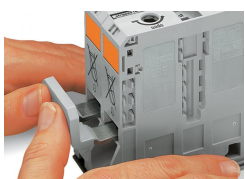

Environmental Product Compliance

RoHS Compliance Status	Compliant, No Exemption

Approvals / Certificates

General approvals **Approvals for hazardous areas**

Approval	Standard	Certificate Name
CSA DEKRA Certification B.V.	C22.2	154112

Approval	Standard	Certificate Name
AEx Underwriters Laboratories Inc.	UL 60079	E185892 (AEx eb II C resp. Ex eb II C)

Downloads

Environmental Product Compliance

Compliance Search

Environmental Product Compliance 285-1171	↓

Documentation

Additional Information

Technical Section	pdf 2246.92 KB	↓

Bid Text

285-1171	19.02.2019	xml 2.56 KB	↓
285-1171	04.01.2018	doc 22.50 KB	↓

CAD/CAE-Data

CAD data

2D/3D Models 285-1171	↓

CAE data

EPLAN Data Portal 285-1171	↓
ZUKEN Portal 285-1171	↓

Installation Notes

Commoning

Commoning with an adjacent jumper: insert the jumper above the conductor entry hole – prior to conductor termination. The nominal cross-section remains unchanged.

Removing jumper via operating tool.