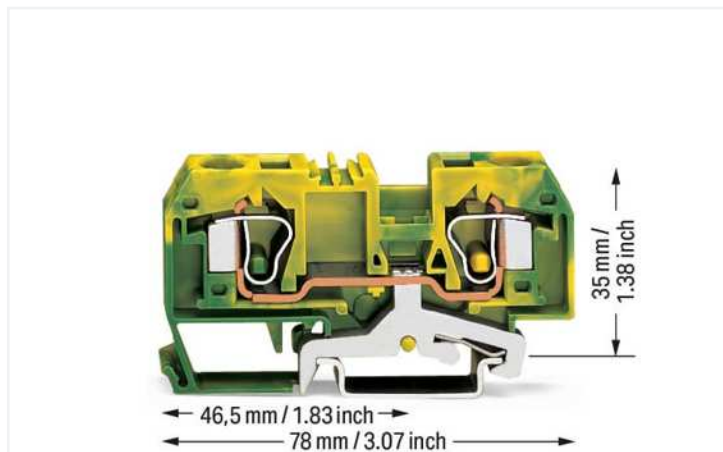

Data Sheet | Item Number: 284-907/999-950

2-conductor ground terminal block; 10 mm²; suitable for Ex e II applications; center marking; for DIN-rail 35 x 15 and 35 x 7.5; CAGE CLAMP®; 10,00 mm²; green-yellow

<https://www.wago.com/284-907/999-950>

Color: ■ green-yellow

Similar to illustration

Similar to illustration

Similar to illustration

Electrical data

Ratings per IEC/EN

Ratings per IEC/EN 60947-7-2

Connection points	2
Total number of potentials	1
Number of levels	1

Connection 1

Connection technology	CAGE CLAMP®
Actuation type	Operating tool
Connectable conductor materials	Copper
Solid conductor	0.2 ... 10 mm ² / 24 ... 8 AWG
Fine-stranded conductor	0.2 ... 10 mm ² / 24 ... 8 AWG
Strip length	12 ... 13 mm / 0.47 ... 0.51 inches
Wiring direction	Front-entry wiring

Physical data

Width	10 mm / 0.394 inches
Height	78 mm / 3.071 inches
Depth from upper-edge of DIN-rail	35 mm / 1.378 inches

Mechanical Data

Design	horizontal type
Mounting type	DIN-35 rail
Marking level	Center marking