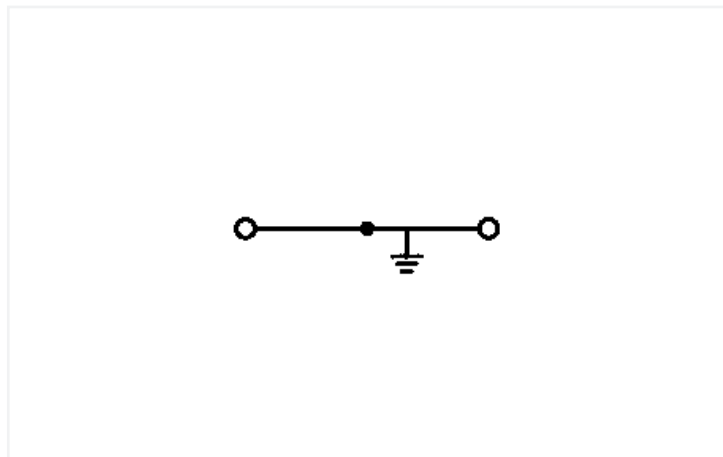

Data Sheet | Item Number: 284-907/999-950

2-conductor ground terminal block; 10 mm²; suitable for Ex e II applications; center marking; for DIN-rail 35 x 15 and 35 x 7.5; CAGE CLAMP®; 10,00 mm²; green-yellow

<https://www.wago.com/284-907/999-950>

Color: ■ green-yellow

Similar to illustration

Similar to illustration

Similar to illustration

Electrical data

Ratings per IEC/EN

Ratings per IEC/EN 60947-7-2

Connection points	2
Total number of potentials	1
Number of levels	1

Connection 1

Connection technology	CAGE CLAMP®
Actuation type	Operating tool
Connectable conductor materials	Copper
Solid conductor	0.2 ... 10 mm ² / 24 ... 8 AWG
Fine-stranded conductor	0.2 ... 10 mm ² / 24 ... 8 AWG
Strip length	12 ... 13 mm / 0.47 ... 0.51 inches
Wiring direction	Front-entry wiring

Physical data

Width	10 mm / 0.394 inches
Height	78 mm / 3.071 inches
Depth from upper-edge of DIN-rail	35 mm / 1.378 inches

Mechanical Data

Design	horizontal type
Mounting type	DIN-35 rail
Marking level	Center marking