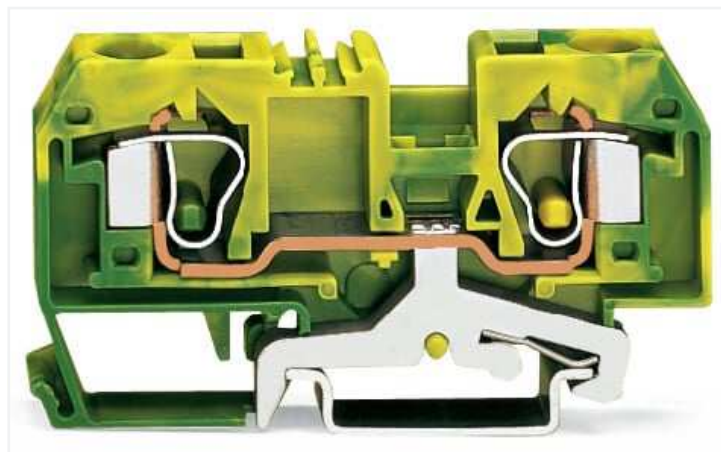

Data Sheet | Item Number: 284-907/999-950

2-conductor ground terminal block; 10 mm²; suitable for Ex e II applications; center marking; for DIN-rail 35 x 15 and 35 x 7.5; CAGE CLAMP®; 10,00 mm²; green-yellow

<https://www.wago.com/284-907/999-950>

Color: ■ green-yellow

Similar to illustration

Similar to illustration

Similar to illustration

Electrical data

Ratings per IEC/EN

Ratings per IEC/EN 60947-7-2

Connection points	2
Total number of potentials	1
Number of levels	1

Connection 1

Connection technology	CAGE CLAMP®
Actuation type	Operating tool
Connectable conductor materials	Copper
Solid conductor	0.2 ... 10 mm ² / 24 ... 8 AWG
Fine-stranded conductor	0.2 ... 10 mm ² / 24 ... 8 AWG
Strip length	12 ... 13 mm / 0.47 ... 0.51 inches
Wiring direction	Front-entry wiring

Physical data

Width	10 mm / 0.394 inches
Height	78 mm / 3.071 inches
Depth from upper-edge of DIN-rail	35 mm / 1.378 inches

Mechanical Data

Design	horizontal type
Mounting type	DIN-35 rail
Marking level	Center marking