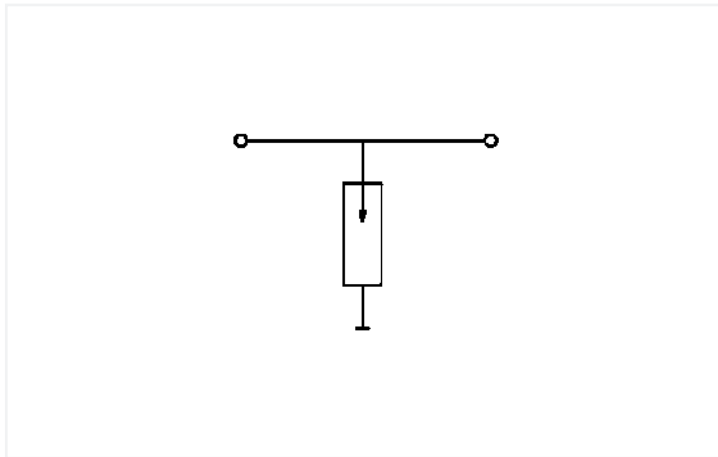

Data Sheet | Item Number: 280-503/281-581

Component terminal block; double-deck; with end plate; with gas-filled surge arrester; for DIN-rail 35 x 15 and 35 x 7.5; 2.5 mm²; CAGE CLAMP®; 2,50 mm²; gray

<https://www.wago.com/280-503/281-581>

Color:  gray

Short description:

This component terminal block with surge suppression device, end plate and direct connection to the DIN-35 rail is equipped with a gas-filled surge.

Features:

- Protect your system against overvoltage
- Slim, space-saving design
- Control operational costs by preventing expensive, unplanned downtime
- High operational reliability and system uptime