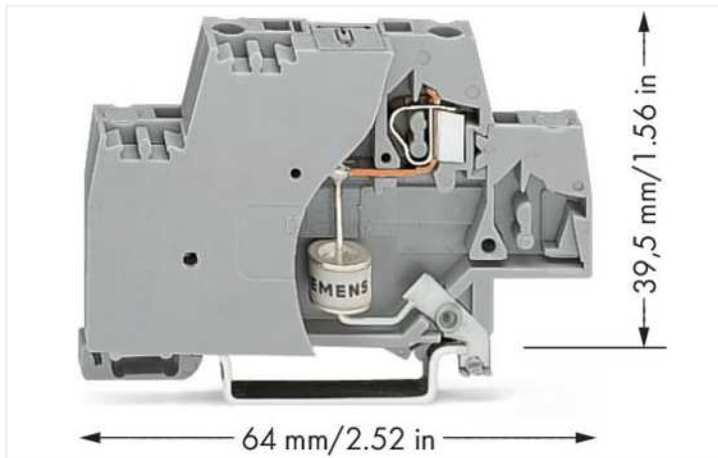

Data Sheet | Item Number: 280-503/281-581

Component terminal block; double-deck; with end plate; with gas-filled surge arrester; for DIN-rail 35 x 15 and 35 x 7.5; 2.5 mm²; CAGE CLAMP®; 2,50 mm²; gray

<https://www.wago.com/280-503/281-581>

Color:  gray

Short description:

This component terminal block with surge suppression device, end plate and direct connection to the DIN-35 rail is equipped with a gas-filled surge.

Features:

- Protect your system against overvoltage
- Slim, space-saving design
- Control operational costs by preventing expensive, unplanned downtime
- High operational reliability and system uptime