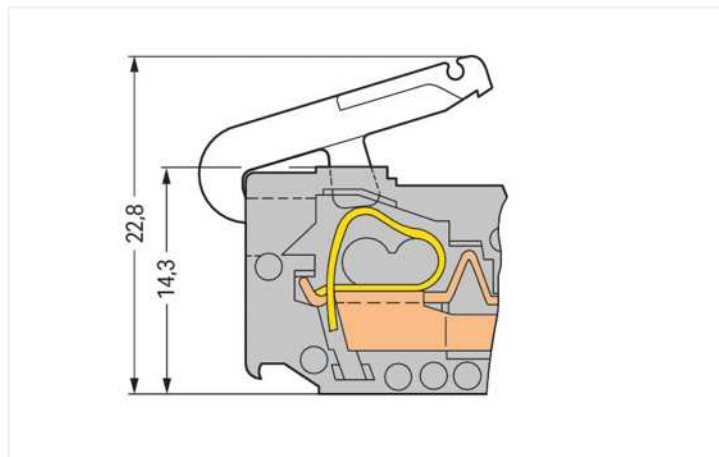

## Data Sheet | Item Number: 231-291

Operating tool; made of insulating material; 1-way; loose; red

<https://www.wago.com/231-291>

Color: ■ red

Dimensions in mm

Operating levers are not suitable for panel-mount, angled female connectors.

### Physical data

Depth	20.2 mm / 0.79 inches
Pin spacing	5/7.62 mm

### Mechanical Data

Suitable	for male and female connectors with CAGE CLAMP® connection
----------	--