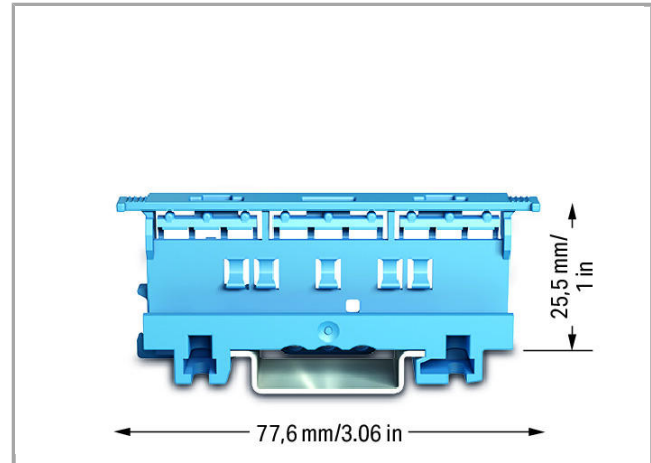

Data sheet | Item number: 221-510/000-006

Mounting carrier; 221 Series - 6 mm²; for DIN-35 rail mounting/screw mounting; blue

www.wago.com/221-510/000-006

Data

Geometrical Data

Width	19.3 mm / 0.76 inch
Height from upper-edge of DIN-35 rail	28.3 mm / 1.114 inch
Depth	94.2 mm / 3.709 inch

Material Data

Color	blue
Insulating material	Polyamide 66 (PA 66)
Flammability class per UL94	V0
Weight	11.89 g

Commercial data

GTIN	4055143833554
------	---------------

Compatible products

Mounting adapter

Item no.: 222-505
Strain relief plate; for mounting carrier; 221 or 222 Series, can be snapped

www.wago.com/222-505

Item no.: 222-510

Angled DIN-rail adapter; in combination with mounting carrier; 221-500 or 222-500; for DIN-35 rail mounting; gray

www.wago.com/222-510

Marking accessories

Item no.: 210-833

Marking strips; on reel; 6 mm wide; plain; Self-adhesive; white

www.wago.com/210-833

Downloads

Documentation

Additional Information