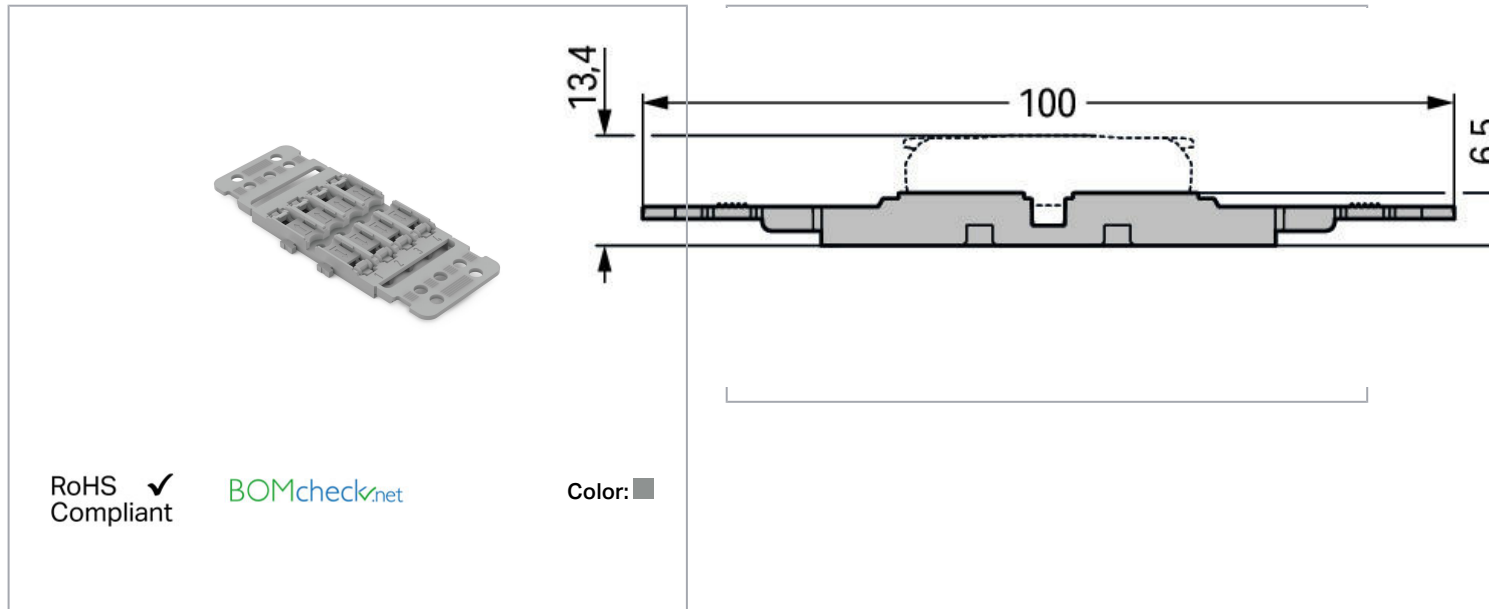

Data sheet | Item number: 221-2504 **NEW**

Mounting carrier with strain relief; 4-way; for inline splicing connector with lever; for screw mounting; gray

[www.wago.com/221-2504](http://www.wago.com/221-2504)

**Data**

**Physical data**

Width	38.8 mm / 1.528 inch
Height from the surface	6.5 mm / 0.256 inch
Depth	100 mm / 3.937 inch

**Material data**

Color	gray
Weight	7.8 g

**Commercial data**

Packaging type	BOX
Country of origin	CN
GTIN	4055144066647
Customs tariff number	39269097900

### Marking accessories

	<b>Item no.: 210-334</b> Marking strips; as a DIN A4 sheet; Strip width 5 mm; Strip length 182 mm; plain; Self-adhesive; white	<a href="http://www.wago.com/210-334">www.wago.com/210-334</a>
--	---	--