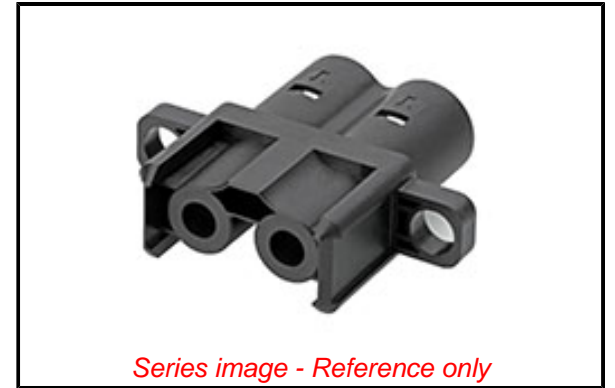

PLEASE CHECK WWW.MOLEX.COM FOR LATEST PART INFORMATION

Part Number: [2155116121](#)
Status: **Active**
Overview: [PowerWize BMI High-Current Panel-to-Board/Busbar Interconnects](#)
Description: [PowerWize BMI 6.00mm, 2-circuit, Black Panel Mount Receptacle Housing in Bag](#)

Agency Certification

UL E29179

General

Product Family	Crimp Housings
Series	215511
Application	Panel-to-Board, Panel-to-Busbar, Power
Diameter	6.00mm
Overview	PowerWize BMI High-Current Panel-to-Board/Busbar Interconnects
Product Name	PowerWize BMI
Taxonomy	Connector Housings
UPC	193264877713

Physical

Circuits (maximum)	2
Color - Resin	Black
Flammability	94V-0
Gender	Receptacle
Glow-Wire Capable	No
Keying to Mating Part	None
Lock to Mating Part	No
Material - Resin	PBT
Net Weight	18.300/g
Number of Rows	1
Packaging Type	Bag
Panel Mount	Screws
Pitch - Mating Interface	17.00mm
Polarized to Mating Part	Yes
Temperature Range - Operating	-40° to +125°C