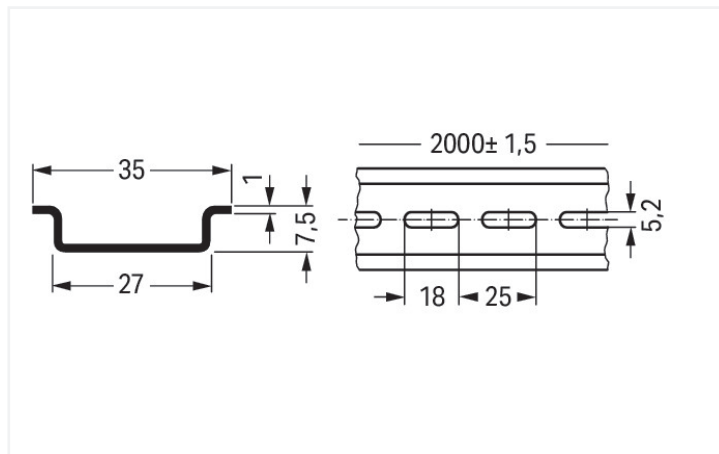

## Data Sheet | Item Number: 210-115

Steel carrier rail; 35 x 7.5 mm; 1 mm thick; 2 m long; slotted; according to EN 60715;  
"Hole width 18 mm; silver-colored

<https://www.wago.com/210-115>

Color: ■ silver-colored

Dimensions in mm

### Physical data

Width	2000 mm / 78.74 inches
Height	7.5 mm / 0.295 inches
Depth	35 mm / 1.378 inches