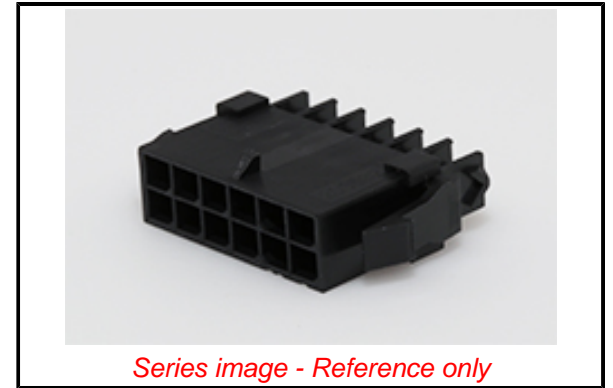

**PLEASE CHECK WWW.MOLEX.COM FOR LATEST PART INFORMATION**

**Part Number:** [2036321200](#)  
**Status:** **Active**  
**Overview:** [Micro-Fit Connector System](#)  
**Description:** Micro-Fit TPA Plug Housing, Dual Row, 12 Circuits, UL 94V-0, Low-Halogen, with Panel Mounts, Black

**Agency Certification**

CSA	LR19980
UL	ULT 00264

**General**

Product Family	Crimp Housings
Series	<a href="#">203632</a>
Application	Power, Wire-to-Wire
Comments	See Product Specification for maximum current rating by circuit size and wire AWG
Overview	<a href="#">Micro-Fit Connector System</a>
Product Name	Micro-Fit TPA
UPC	191128341325

**Physical**

Circuits (maximum)	12
Color - Resin	Black
Flammability	94V-0
Gender	Plug
Glow-Wire Capable	No
Keying to Mating Part	None
Lock to Mating Part	Yes
Material - Resin	Nylon
Net Weight	1.197/g
Number of Rows	2
Packaging Type	Bag
Panel Mount	Yes
Pitch - Mating Interface	3.00mm
Polarized to Mating Part	Yes
Stackable	No
Temperature Range - Operating	-40° to +105°C