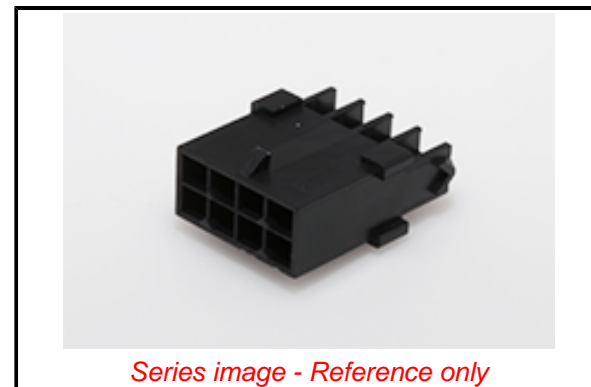

**PLEASE CHECK WWW.MOLEX.COM FOR LATEST PART INFORMATION**

**Part Number:** [2036321001](#)  
**Status:** **Active**  
**Overview:** [Micro-Fit Connector System](#)  
**Description:** Micro-Fit TPA Plug Housing, Dual Row, 10 Circuits, UL 94V-0, Low-Halogen, without Panel Mounts, Black

**Agency Certification**

CSA	LR19980
UL	ULT 00264

**General**

Product Family	Crimp Housings
Series	<a href="#">203632</a>
Application	Power, Wire-to-Wire
Comments	See Product Specification for maximum current rating by circuit size and wire AWG
Overview	<a href="#">Micro-Fit Connector System</a>
Product Name	Micro-Fit TPA
UPC	191128341455

**Physical**

Circuits (maximum)	10
Color - Resin	Black
Flammability	94V-0
Gender	Plug
Glow-Wire Capable	No
Keying to Mating Part	None
Lock to Mating Part	Yes
Material - Resin	Nylon
Net Weight	0.936/g
Number of Rows	2
Packaging Type	Bag
Panel Mount	No
Pitch - Mating Interface	3.00mm
Polarized to Mating Part	Yes
Stackable	No
Temperature Range - Operating	-40° to +105°C