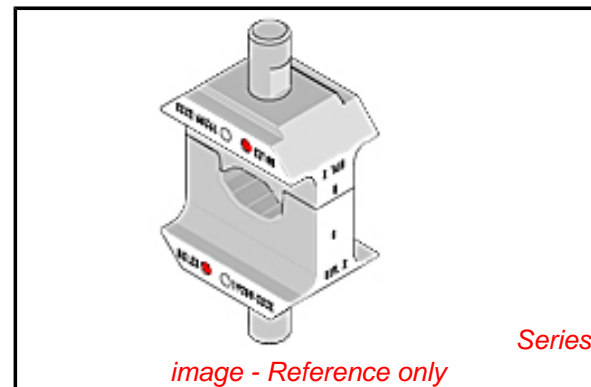

PLEASE CHECK WWW.MOLEX.COM FOR LATEST PART INFORMATION

Part Number: [19289-0001](#)
Status: **Active**
Description: Die Set (large) for the HHLS Hydraulic Crimper

Documents:
[RoHS Certificate of Compliance (PDF)](#)

General

Product Family	Application Tooling
Series	T1722
Function	Crimp
Geographic Area	Global
Level of Automation	Manual
More Detailed Tech Information	applicationtooling@molex.com
Product Name	ETC™
Survey	www.molex.com//review/apptool_survey.html
Tool Type	Tool Kit
UPC	800753111615

Material Info

Old Part Number HHL-D-710

Reference - Drawing Numbers

Application Tooling Documents

ATS-192890001, TM-640160065, TM-640160065CN, TM-640160065DE, TM-640160065FR, TM-640160065IT, TM-640160065JP, TM-640160065KR, TM-640160065MY, TM-640160065PL, TM-640160065RU, TM-640160065SK, TM-640160065SP, TM-640160065TH, TM-640160065TW, TM-640160065VN

image - Reference only

EU RoHS **China RoHS**

Compliance Status

Not Reviewed

REACH SVHC

Not Reviewed

Low-Halogen Status

Not Reviewed

Need more information on product environmental compliance?

Email productcompliance@molex.com
For a multiple part number RoHS Certificate of Compliance, [click here](#)

Please visit the [Contact Us](#) section for any non-product compliance questions.

Search Parts in this Series

[T1722Series](#)

Use With

Molex HHLS Air Powered Hydraulic Crimper 12 Ton [192860058](#) , Manual Putt Pump Hydraulic System [192860117](#) , Electric Powered Hydraulic System [192861300](#)

Application Tooling | **FAQ**
Description | **Product #**

InsulKrimp™ Ring Tongue Terminal for 8 AWG Wire	0190710180
InsulKrimp™ Ring Tongue Terminal for 8 AWG Wire	0190710148
InsulKrimp™ Ring Tongue Terminal for 8 AWG Wire	0190710178
InsulKrimp™ Ring Tongue Terminal for 8 AWG Wire	0190710334