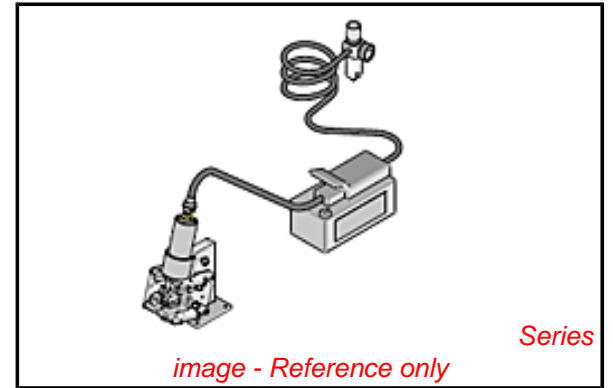

PLEASE CHECK WWW.MOLEX.COM FOR LATEST PART INFORMATION

Part Number: [19286-0117](#)
Status: **Active**
Description: Manual Putt Pump Hydraulic System, Die set required

Documents:
[RoHS Certificate of Compliance (PDF)](#)

General

Product Family	Application Tooling
Series	T9999
Function	Crimp
Geographic Area	Global
Level of Automation	Manual
More Detailed Tech Information	applicationtooling@molex.com
Product Name	N/A
Survey	www.molex.com//review/apptool_survey.html
Tool Type	Handtool
UPC	756054217009

Material Info

Old Part Number PPHLS-CS

Reference - Drawing Numbers

Application Tooling Documents TM-192860117

EU RoHS **China RoHS**

Compliance Status

Not Reviewed

REACH SVHC

Not Reviewed

Low-Halogen Status

Not Reviewed

Need more information on product environmental compliance?

Email productcompliance@molex.com
For a multiple part number RoHS Certificate of Compliance, [click here](#)

Please visit the [Contact Us](#) section for any non-product compliance questions.

Search Parts in this Series

[T9999Series](#)

Use With

[19286-0041](#) (6-foot hose), [19286-0049](#) Filter Regulator with Gauge

Application Tooling	FAQ
Description	Product #

NylaKrimp™ Funnel	0190670006

Entry Ring Tongue

Terminal for 8 AWG

Wire, Stud Size 10

(M5)

Compression	0192210228

Style Ring Tongue

Terminal for 6 AWG

Wire, Stud Size

5/16" (M8), Plated,

Wide Pad

Compression	0192210493

Style Ring Tongue

Terminal for 6 AWG

Wire, Stud Size