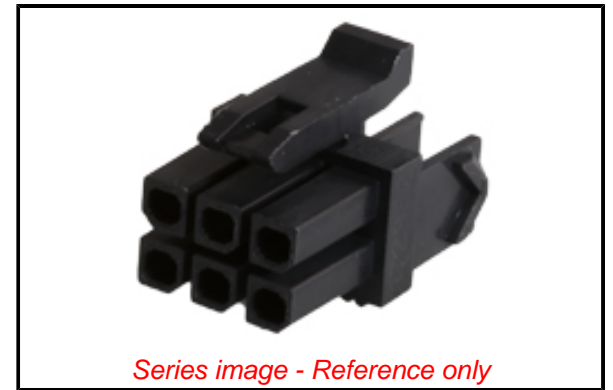

Part Number: [1729520601](#)
Status: **Active**
Overview: [Micro-Fit Connector System](#)
Description: Micro-Fit TPA Receptacle Housing, Dual Row, 6 Circuits, UL 94V-0, Low-Halogen, Black

Documents:

3D Model	Test Summary TS-43045-001-001 (PDF)
Drawing (PDF)	Test Summary TS-43045-002-001 (PDF)
3D Model (PDF)	RoHS Certificate of Compliance (PDF)
Product Specification PS-43045-001 (PDF)	Product Literature (PDF)
Packaging Specification 1729520001-PK-000 (PDF)	

Agency Certification

CSA	LR19980
UL	E29179

General

Product Family	Crimp Housings
Series	172952
Application	Power, Wire-to-Board, Wire-to-Wire
Comments	See Product Specification for maximum current rating by circuit size and wire AWG
Overview	Micro-Fit Connector System
Product Name	Micro-Fit TPA
UPC	889056429733

Physical

Circuits (maximum)	6
Color - Resin	Black
Flammability	94V-0
Gender	Receptacle
Glow-Wire Capable	No
Keying to Mating Part	None
Lock to Mating Part	Yes
Material - Resin	Nylon
Net Weight	0.493/g
Number of Rows	2
Packaging Type	Bag
Panel Mount	No
Pitch - Mating Interface	3.00mm
Polarized to Mating Part	Yes
Stackable	No
Temperature Range - Operating	-40° to +105°C

Material Info

Reference - Drawing Numbers

Packaging Specification	1729520001-PK-000
Product Specification	PS-43045-001
Sales Drawing	SD-172952-001-001
Test Summary	TS-43045-001-001, TS-43045-002-001

Series image - Reference only

EU ELV

Not Relevant

EU RoHS

Compliant

REACH SVHC

Not Contained Per -
D(2020)4578-DC (25
June 2020)

Halogen-Free

Status

Low-Halogen

For more information, please visit [Contact US](#)

China ROHS

ELV

RoHS Phthalates

China RoHS

Green Image

Not Relevant

Not Contained

Search Parts in this Series

[172952](#) Series

Mates With

Micro-Fit 3.0 Plug Housing [43020](#) , [203632](#)

Micro-Fit 3.0 Header [43045](#)

Use With

Micro-Fit TPA Retainer [172953](#)
Micro-Fit 3.0 Female Terminal [43030](#)
Micro-Fit RMF Reduced Mating Force Terminal [46235](#)
Micro-Fit 3.0 Pre-Crimped Leads [797580002](#) , [797580004](#) , [797580010](#) , [797580012](#)