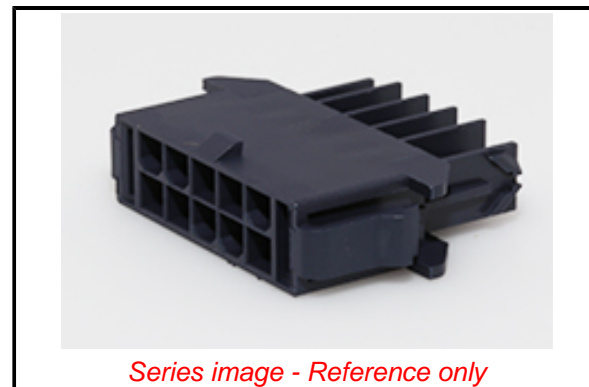

Documents:

3D Model (PDF)	Application Specification AS-172718-0000-001 (PDF)
Drawing (PDF)	Packaging Specification PK-172767-0000-000 (PDF)
3D Model	Test Summary 1727180002-TS-000 (PDF)
Product Specification 2029880001-PS-000 (PDF)	RoHS Certificate of Compliance (PDF)
Product Specification PS-172718-0000-001 (PDF)	

Agency Certification

UL EU-01109

General

Product Family	Crimp Housings
Series	172767
Application	Power, Wire-to-Board, Wire-to-Wire
Comments	See product specification for current derating information.
Overview	Mini-Fit Jr. Power Connectors
Product Name	Mini-Fit TPA2
UPC	889056262170

Physical

Circuits (maximum)	10
Color - Resin	Black
Flammability	94V-2
Gender	Plug
Glow-Wire Capable	Yes
Lock to Mating Part	Yes
Material - Resin	Nylon
Net Weight	3.670/g
Number of Rows	2
Packaging Type	Bag
Panel Mount	Yes
Pitch - Mating Interface	4.20mm
Pitch - Termination Interface	4.20mm
Polarized to Mating Part	Yes
Stackable	No
Temperature Range - Operating	-40° to +105°C

Solder Process Data

Lead-freeProcess Capability N/A

Material Info

Reference - Drawing Numbers

Application Specification	AS-172718-0000-001
Packaging Specification	PK-172767-0000-000
Product Specification	2029880001-PS-000, PS-172718-0000-001
Sales Drawing	SD-172767-0000-000
Test Summary	1727180002-TS-000

Series image - Reference only

EU ELV

Not Relevant

EU RoHS

Compliant

REACH SVHC

Not Contained Per -
D(2020)4578-DC (25
June 2020)

Halogen-Free

Status

Not Low-Halogen

For more information, please visit [Contact US](#)

China ROHS

ELV

RoHS Phthalates

China RoHS

Green Image

Not Relevant

Not Contained

Search Parts in this Series

[172767](#) Series

Mates With

Mini-Fit TPA2 Receptacle Housing [172708](#)

Mini-Fit Jr. Receptacle Housing [5557](#)

Use With

Mini-Fit TPA2 Male Terminal [172765](#) ,
[203070](#)
Mini-Fit TPA2 Retainer [172709](#)