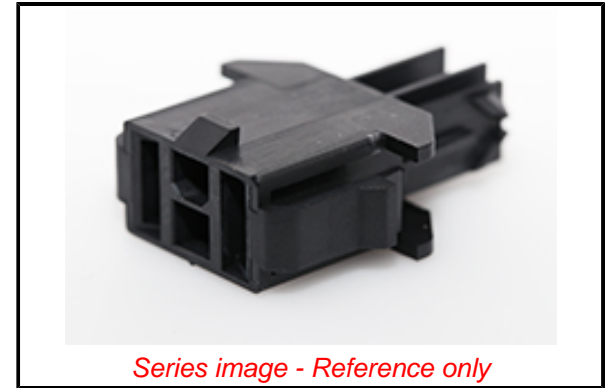

Documents:

3D Model (PDF)	Application Specification AS-172718-0000-001 (PDF)
Drawing (PDF)	Packaging Specification PK-172767-0000-000 (PDF)
3D Model	Test Summary 1727180002-TS-000 (PDF)
Product Specification 2029880001-PS-000 (PDF)	RoHS Certificate of Compliance (PDF)
Product Specification PS-172718-0000-001 (PDF)	

Agency Certification

UL EU-01109

General

Product Family	Crimp Housings
Series	172767
Application	Power, Wire-to-Board, Wire-to-Wire
Comments	See product specification for current derating information.
Overview	Mini-Fit Jr. Power Connectors
Product Name	Mini-Fit TPA2
UPC	889056262071

Physical

Circuits (maximum)	2
Color - Resin	Black
Flammability	94V-0
Gender	Plug
Glow-Wire Capable	No
Lock to Mating Part	Yes
Material - Resin	Nylon
Net Weight	1.840/g
Number of Rows	2
Packaging Type	Bag
Panel Mount	Yes
Pitch - Mating Interface	4.20mm
Pitch - Termination Interface	4.20mm
Polarized to Mating Part	Yes
Stackable	No
Temperature Range - Operating	-40° to +105°C

Solder Process Data

Lead-freeProcess Capability N/A

Material Info

Reference - Drawing Numbers

Application Specification	AS-172718-0000-001
Packaging Specification	PK-172767-0000-000
Product Specification	2029880001-PS-000, PS-172718-0000-001
Sales Drawing	SD-172767-0000-000
Test Summary	1727180002-TS-000

Series image - Reference only

EU ELV

Not Relevant

EU RoHS

Compliant

REACH SVHC

Not Contained Per -
D(2020)4578-DC (25
June 2020)

Halogen-Free

Status

Low-Halogen

For more information, please visit [Contact US](#)

China ROHS

ELV

RoHS Phthalates

China RoHS

Green Image

Not Relevant

Not Contained

Search Parts in this Series

[172767](#) Series

Mates With

Mini-Fit TPA2 Receptacle Housing [172708](#)

Mini-Fit Jr. Receptacle Housing [5557](#)

Use With

Mini-Fit TPA2 Male Terminal [172765](#) ,
[203070](#)
Mini-Fit TPA2 Retainer [172709](#)