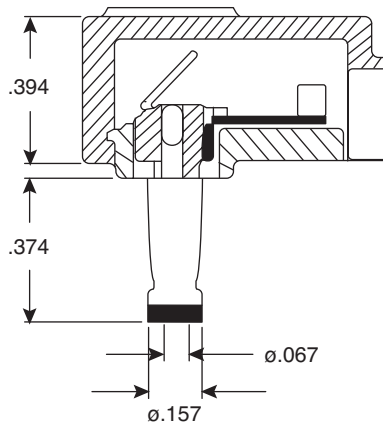

1.7mm DC Power Plug

171-3221-EX

1.7mm DC Power Plug

Dimensions: In.

SPECIFICATIONS	
Rated Current:	DC 2A @ each voltage section
Color:	black
RoHS Compliant by Exemption	

Date Last Revised: 12-9-05

Available from Mouser Electronics
1-800-346-6873
www.mouser.com

KC-300911

171-3221-EX