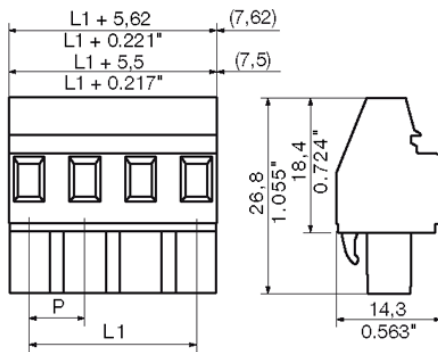

Data sheet

**OMNIMATE Signal - series BL/SL 7.50
BLZ 7.50/08/270 SN OR BX**

Weidmüller Interface GmbH & Co. KG
Klingenbergstraße 16
D-32758 Detmold
Germany
Fon: +49 5231 14-0
Fax: +49 5231 14-292083
www.weidmueller.com

Drawings