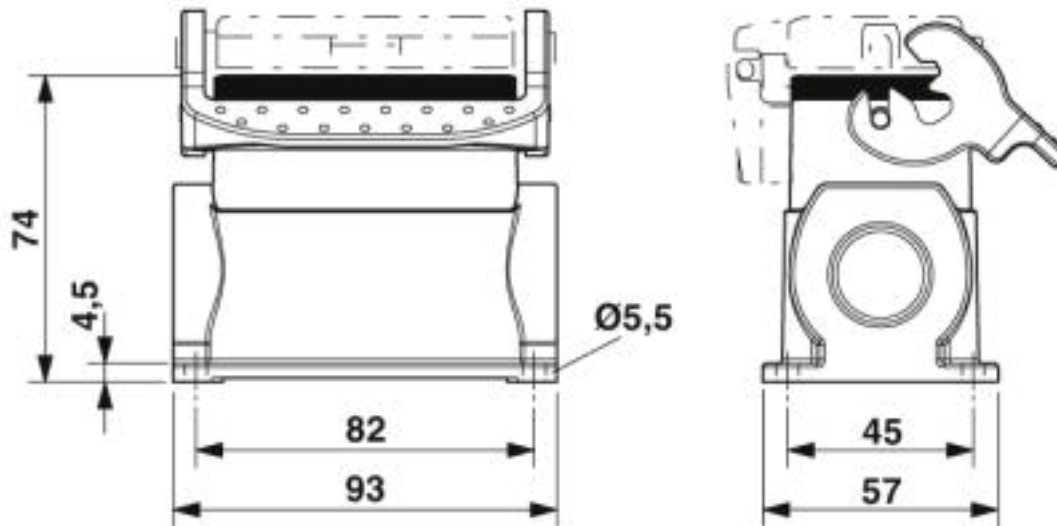

Technical data

Dimensions

Height	74 mm
Width	57 mm
Length	93 mm

Ambient conditions

Degree of protection of housing (IP)	IP65
Ambient temperature (operation)	-40 °C ... 125 °C

General

Size	B10
Housing type	Box mounting bases

Housing - HC-B 10-SML-74/O2PG21 - 1677652

Technical data

General

Locking type	with single locking latch
No. of cable outlets	2
Cable outlet	lateral
Screw connection	none
Type of the screw connection	2x Pg21
Housing material	Aluminum die-cast
Housing surface material	Powder-coated, gray
Seal material	NBR
Material lock	Stainless steel, handle: PA
Material grip body interlock	PA

Environmental Product Compliance

China RoHS	Environmentally friendly use period: unlimited = EFUP-e
	No hazardous substances above threshold values

Drawings

Dimensional drawing

Dimensional drawing

Housing - HC-B 10-SML-74/O2PG21 - 1677652