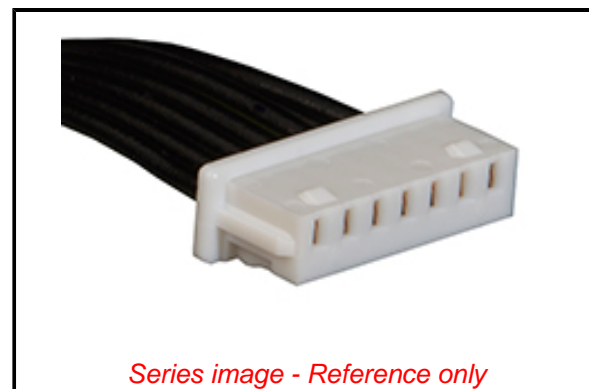

PLEASE CHECK WWW.MOLEX.COM FOR LATEST PART INFORMATION

Part Number: [0151340703](#)
Status: **Active**
Overview: [PicoBlade Connector System](#)
Description: PicoBlade-to-PicoBlade Off-the-Shelf (OTS) Cable Assembly, Single Row, 300.00mm Length, 7 Circuits, Natural

Documents:

3D Model	RoHS Certificate of Compliance (PDF)
Drawing (PDF)	Product Literature (PDF)
3D Model (PDF)	

General

Product Family	Cable Assemblies
Series	15134
Application	Signal, Wire-to-Board, Wire-to-Wire
Assembly Configuration	Dual Ended Connectors
Connector to Connector	PicoBlade-to-PicoBlade
Overmolded	No
Overview	PicoBlade Connector System
Product Name	PicoBlade
Type	Discrete Wire Assembly
UPC	889056872072

Physical

Cable Length	300.00mm
Circuits (Loaded)	7
Color - Resin	Natural
Gender	Female-Female
Lock to Mating Part	Yes
Material - Metal	Phosphor Bronze
Material - Plating Mating	Tin
Material - Plating Termination	Tin
Material - Resin	Polyester
Net Weight	3.500/g
Number of Rows	1
Packaging Type	Bag
Pitch - Mating Interface	1.25mm
Plating min - Mating	0.889µm
Plating min - Termination	0.914µm
Single Ended	No
Termination Interface: Style	Crimp or Compression
Wire Insulation Diameter	0.90mm
Wire Size AWG	28
Wire/Cable Type	UL 1061

Electrical

Current - Maximum per Contact	1.0A
Voltage - Maximum	125V

Material Info

Reference - Drawing Numbers

Sales Drawing	2012341359-000

Series image - Reference only

EU ELV

Not Relevant

EU RoHS

Compliant

REACH SVHC

Not Contained Per -
D(2020)4578-DC (25
June 2020)

Halogen-Free

Status

Not Low-Halogen

For more information, please visit [Contact US](#)

China ROHS

ELV

RoHS Phthalates

China RoHS

Green Image

Not Relevant

Not Contained

Search Parts in this Series

[15134 Series](#)

Mates With

PicoBlade Header [53261](#) , [53047](#) , [53398](#) ,
[53048](#)
PicoBlade Plug Housing [51047](#)