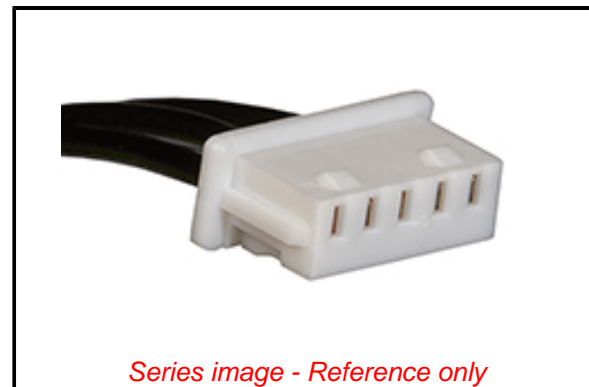

PLEASE CHECK WWW.MOLEX.COM FOR LATEST PART INFORMATION

Part Number: [0151340506](#)
Status: **Active**
Overview: [PicoBlade Connector System](#)
Description: PicoBlade-to-PicoBlade Off-the-Shelf (OTS) Cable Assembly, Single Row, 600.00mm Length, 5 Circuits, Natural

Documents:

3D Model	RoHS Certificate of Compliance (PDF)
Drawing (PDF)	Product Literature (PDF)
3D Model (PDF)	

General

Product Family	Cable Assemblies
Series	15134
Application	Signal, Wire-to-Board, Wire-to-Wire
Assembly Configuration	Dual Ended Connectors
Connector to Connector	PicoBlade-to-PicoBlade
Overmolded	No
Overview	PicoBlade Connector System
Product Name	PicoBlade
Type	Discrete Wire Assembly
UPC	889056871204

Physical

Cable Length	600.00mm
Circuits (Loaded)	5
Color - Resin	Natural
Gender	Female-Female
Lock to Mating Part	Yes
Material - Metal	Phosphor Bronze
Material - Plating Mating	Tin
Material - Plating Termination	Tin
Material - Resin	Polyester
Net Weight	5.739/g
Number of Rows	1
Packaging Type	Bag
Pitch - Mating Interface	1.25mm
Plating min - Mating	0.889µm
Plating min - Termination	0.914µm
Single Ended	No
Termination Interface: Style	Crimp or Compression
Wire Insulation Diameter	0.90mm
Wire Size AWG	28
Wire/Cable Type	UL 1061

Electrical

Current - Maximum per Contact	1.0A
Voltage - Maximum	125V

Material Info

Reference - Drawing Numbers

Sales Drawing	2012341357-000

EU ELV

Not Relevant

EU RoHS

Compliant

REACH SVHC

Not Contained Per -
D(2020)4578-DC (25
June 2020)

Halogen-Free

Status

Not Low-Halogen

For more information, please visit [Contact US](#)

China ROHS

ELV

RoHS Phthalates

China RoHS

Green Image

Not Relevant

Not Contained

Search Parts in this Series

[15134 Series](#)

Mates With

PicoBlade Header [53261](#) , [53047](#) , [53398](#) ,
[53048](#)
PicoBlade Plug Housing [51047](#)