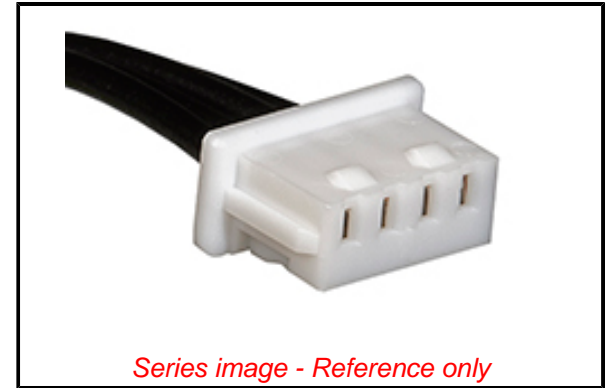

PLEASE CHECK WWW.MOLEX.COM FOR LATEST PART INFORMATION

Part Number: [0151340402](#)
Status: **Active**
Overview: [PicoBlade Connector System](#)
Description: PicoBlade Female-to-PicoBlade Female Off-the-Shelf (OTS) Cable Assembly, Single Row, 150.00mm Length, 4 Circuits, Natural

Documents:

3D Model	Datasheet (PDF)
Drawing (PDF)	RoHS Certificate of Compliance (PDF)
3D Model (PDF)	

General

Product Family	Cable Assemblies
Series	15134
Application	Signal, Wire-to-Board, Wire-to-Wire
Assembly Configuration	Dual Ended Connectors
Connector to Connector	PicoBlade-to-PicoBlade
Overmolded	No
Overview	PicoBlade Connector System
Product Name	PicoBlade
Taxonomy	Power and Signal Cable Assembl
Type	Discrete Wire Assembly
UPC	889056870856

Physical

Cable Length	150.00mm
Circuits (Loaded)	4
Color - Resin	Natural
Gender	Female-Female
Lock to Mating Part	Yes
Material - Metal	Phosphor Bronze
Material - Plating Mating	Tin
Material - Plating Termination	Tin
Material - Resin	Polyester
Net Weight	1.200/g
Number of Rows	1
Packaging Type	Bag
Pitch - Mating Interface	1.25mm
Plating min - Mating	0.889µm
Plating min - Termination	0.914µm
Single Ended	No
Termination Interface: Style	Crimp or Compression
Wire Insulation Diameter	0.90mm
Wire Size AWG	28
Wire/Cable Type	UL 1061

Electrical

Current - Maximum per Contact	1.0A
Voltage - Maximum	125V

Material Info

Reference - Drawing Numbers

Sales Drawing	2012341356-000

EU ELV

Not Relevant

EU RoHS

Compliant

REACH SVHC

Not Contained Per -
D(2022)4187-DC (10
June 2022)

Halogen-Free

Status

Not Low-Halogen

For more information, please visit [Contact US](#)

China ROHS

ELV

RoHS Phthalates

China RoHS

Green Image

Not Relevant

Not Contained

Search Parts in this Series

[15134 Series](#)

Mates With

PicoBlade Header [53261](#) , [53047](#) , [53398](#) ,
[53048](#) . PicoBlade Plug Housing [51047](#)