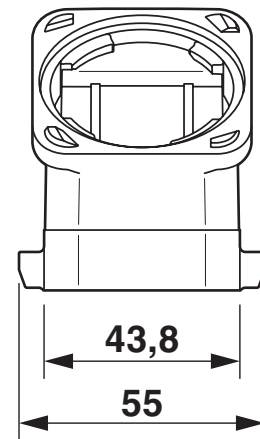

Dimensions

Dimensional drawing	
Width	43.8 mm
Height	63 mm
Length	120 mm

Material specifications

Color	black
Flammability rating according to UL 94	V0 (Housing)
Impact strength	IK09
Housing material	PA

Ambient conditions

Housing - HC-EVO-B24-HLFD-PLBK

1420935

<https://www.phoenixcontact.com/pc/products/1420935>

screw connection. The EVO screw connection is available in 4 sizes. It enables the creation of a straight or a lateral cable outlet. The EVO screw connection is assembled by hand or using a pipe wrench.

Housing - HC-EVO-B24-HLFD-PLBK

1420935

<https://www.phoenixcontact.com/pc/products/1420935>

Drawings

Dimensional drawing

Dimensional drawing

Housing - HC-EVO-B24-HLFD-PLBK

1420935