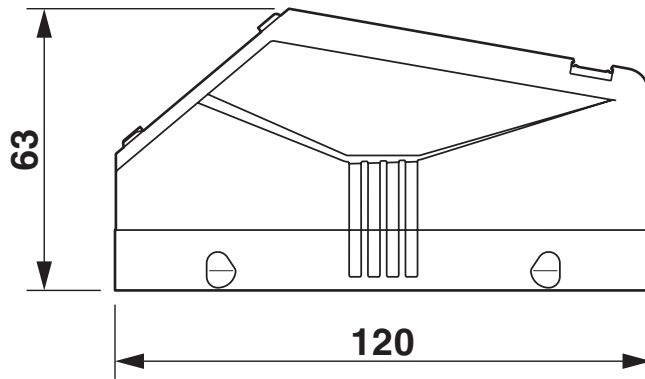

Housing - HC-EVO-B24-HLFD-PLBK

1420935

<https://www.phoenixcontact.com/pc/products/1420935>

screw connection. The EVO screw connection is available in 4 sizes. It enables the creation of a straight or a lateral cable outlet. The EVO screw connection is assembled by hand or using a pipe wrench.

Housing - HC-EVO-B24-HLFD-PLBK

1420935

<https://www.phoenixcontact.com/pc/products/1420935>

Drawings

Dimensional drawing

Dimensional drawing

Housing - HC-EVO-B24-HLFD-PLBK

1420935