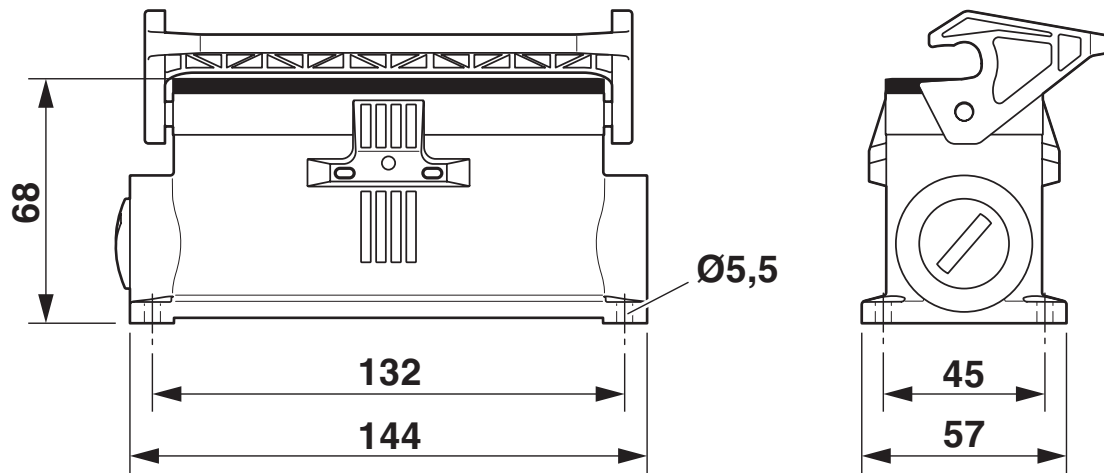

### Dimensions

Dimensional drawing	
Width	57 mm
Height	68 mm
Length	144 mm
Hole diameter	5.5 mm

## Drawings

Dimensional drawing

Dimensional drawing

1412877

<https://www.phoenixcontact.com/au/products/1412877>