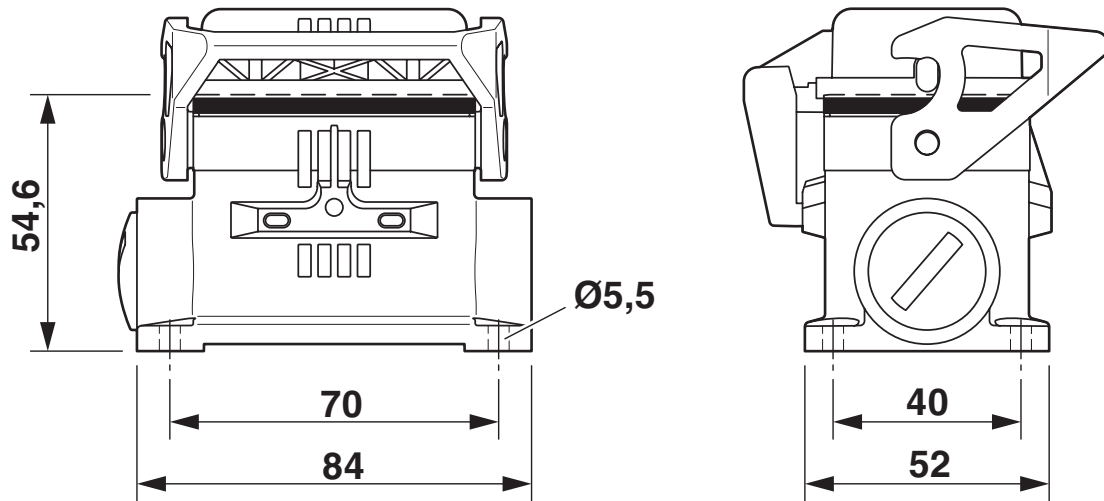

Drawings

Dimensional drawing

Dimensional drawing