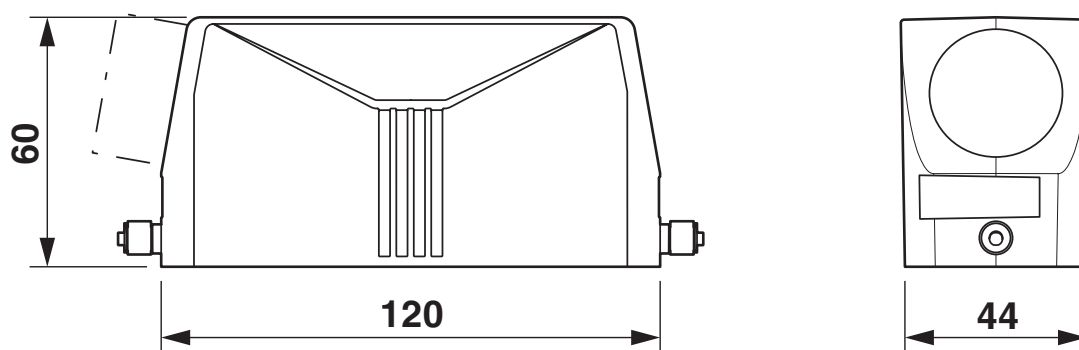

### Dimensions

Dimensional drawing	
Width	44 mm
Height	60 mm
Length	120 mm

## Drawings

Dimensional drawing

Dimensional drawing

1412785

<https://www.phoenixcontact.com/au/products/1412785>