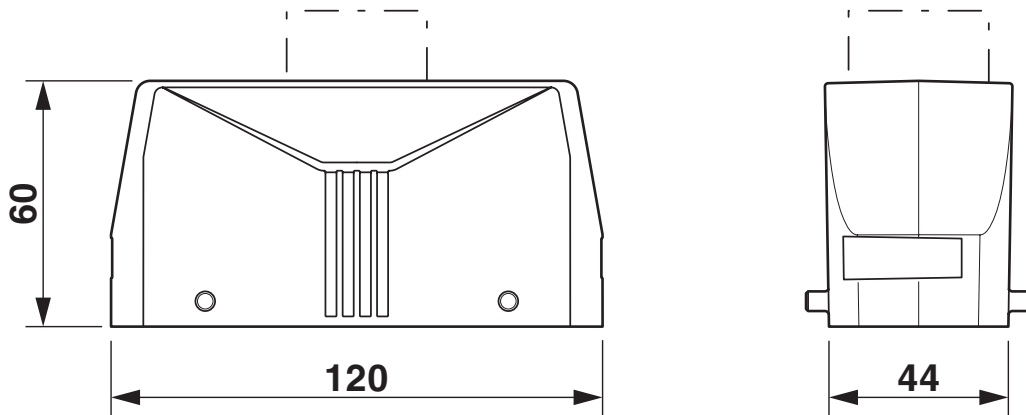

Housing - HC-STA-B24-HLFD-1TTP21-EL-AL

1412781

<https://www.phoenixcontact.com/au/products/1412781>

Drawings

Dimensional drawing

Dimensional drawing