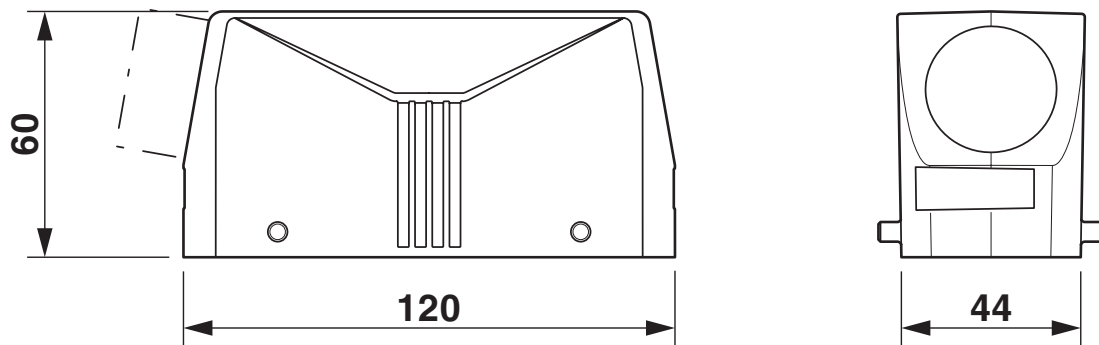

Housing - HC-STA-B24-HLFD-1STP21-EL-AL

1412776

<https://www.phoenixcontact.com/au/products/1412776>

Drawings

Dimensional drawing