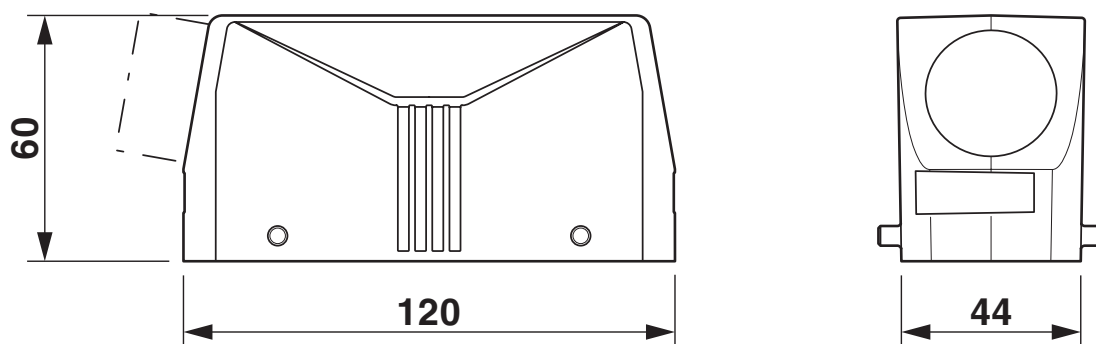

Housing - HC-STA-B24-HLFD-1STP16-EL-AL

1412775

<https://www.phoenixcontact.com/au/products/1412775>

Drawings

Dimensional drawing

Dimensional drawing