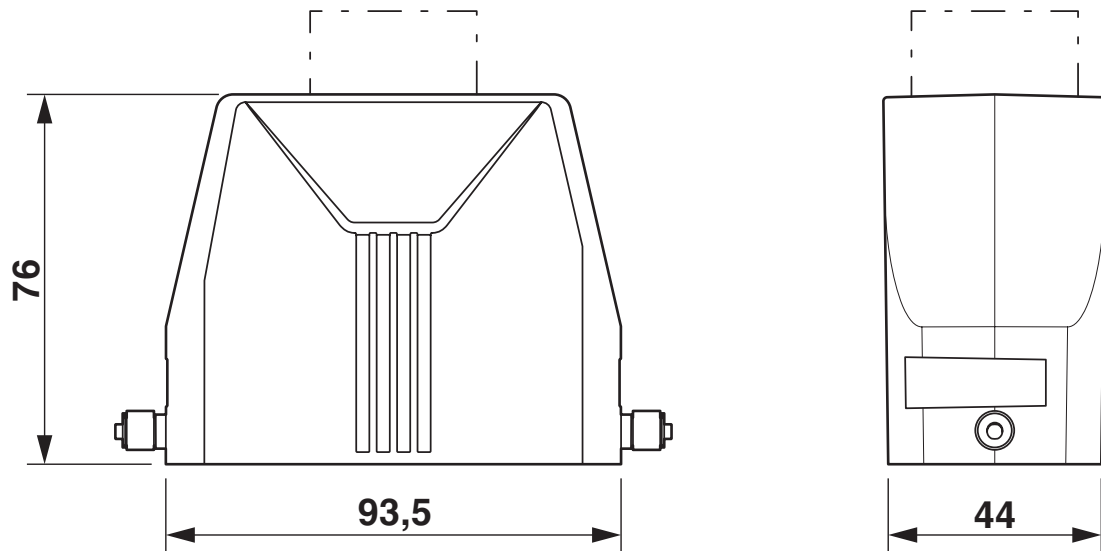

### Dimensions

Dimensional drawing	
Width	44 mm
Height	76 mm
Length	93.5 mm

## Drawings

Dimensional drawing

Dimensional drawing

1412689

<https://www.phoenixcontact.com/gb/products/1412689>