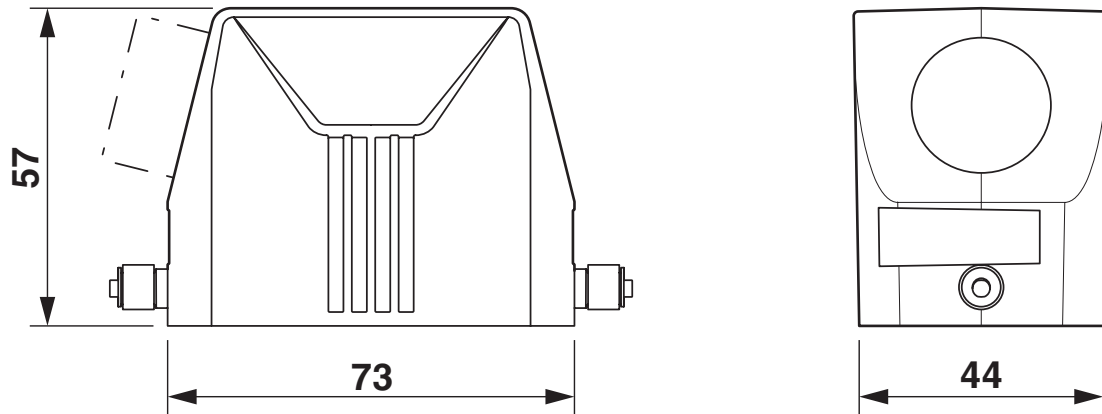

Dimensions

Dimensional drawing	
Width	44 mm
Height	57 mm
Length	73 mm

Material specifications

Color	gray aluminum
Housing surface material	uncoated
Impact strength	IK08
Housing material	Die-cast aluminum, salt water resistant

Housing - HC-STA-B10-HLFS-1STP16-EL-AL

1412627

<https://www.phoenixcontact.com/gb/products/1412627>

Drawings

Dimensional drawing

Dimensional drawing

1412627

<https://www.phoenixcontact.com/gb/products/1412627>