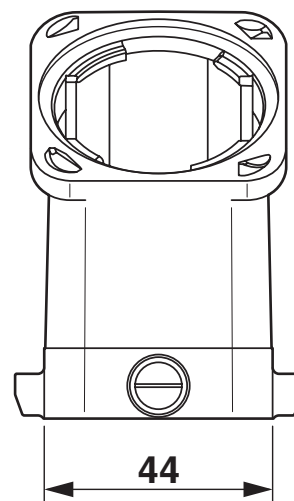

Dimensions

Dimensional drawing	
Width	44 mm
Height	78 mm
Length	93.5 mm

Material specifications

Color	black
Flammability rating according to UL 94	V0 (Housing)
Impact strength	IK09
Housing material	PA

Ambient conditions

screw connection. The EVO screw connection is available in 4 sizes. It enables the creation of a straight or a lateral cable outlet. The EVO screw connection is assembled by hand or using a pipe wrench.

Housing - HC-EVO-B16-HHFD-PLBK

1407643

<https://www.phoenixcontact.com/za/products/1407643>

Drawings

Dimensional drawing

Dimensional drawing

Housing - HC-EVO-B16-HHFD-PLBK

1407643