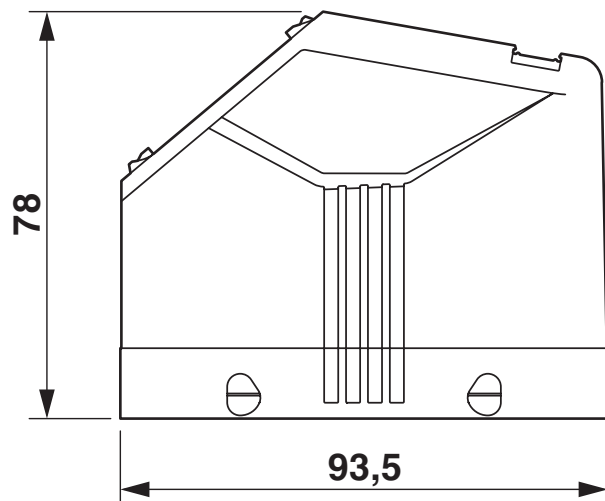

screw connection. The EVO screw connection is available in 4 sizes. It enables the creation of a straight or a lateral cable outlet. The EVO screw connection is assembled by hand or using a pipe wrench.

Housing - HC-EVO-B16-HHFD-PLBK

1407643

<https://www.phoenixcontact.com/za/products/1407643>

Drawings

Dimensional drawing

Dimensional drawing

Housing - HC-EVO-B16-HHFD-PLBK

1407643