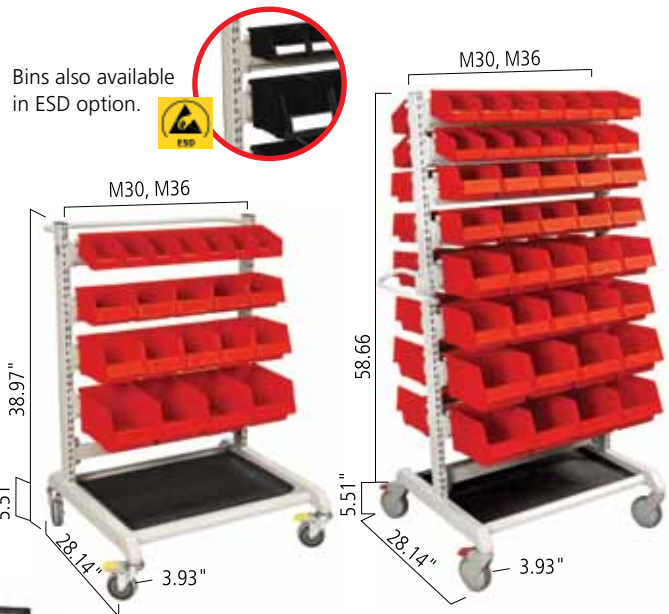

Bin Trolley 2

Description	M30	M36
Bin Trolley 1	14-74741011 •	14-74741012 •
Bin Trolley 1 ESD	14-74735011 •	14-74735012 •
Bin Trolley 2	14-74741015 •	14-74741016 •
Bin Trolley 2 ESD	14-74735015 •	14-74735016 •

Stacking Bin	Quantity/Rail	Max Quantity/stand (Single/Double)
1015	7 pcs	28 pcs/112 pcs
1520	5 pcs	20 pcs/80 pcs
1525	5 pcs	20 pcs/80 pcs
1930	4 pcs	16 pcs/64 pcs

Additional information on bin quantity per rail available on page 123.

Cabinet Trolley 1

This assembly holds 2 550 series visible storage cabinets, which are ordered separately and attach to perforated panels using hook R16 (831514-51). The trolley frame is coated with ESD epoxy powder paint. Includes panels, hooks, handle and four casters Ø 3.94", two with brakes. Load capacity 660 lbs. Available in ESD. Bottom shelf optional, see page 84 for information.

Cabinet Trolley 2

This assembly holds 8 550 series visible storage cabinets (ordered separately), and attach to perforated panels using hook R16 (831514-51). The trolley frame is coated with ESD epoxy powder paint. Includes panels, hooks, handle and four casters Ø 3.94", two with brakes. Load capacity 660 lbs. Available in ESD. Bottom shelf optional, see page 84 for information.

Bin Trolley 1