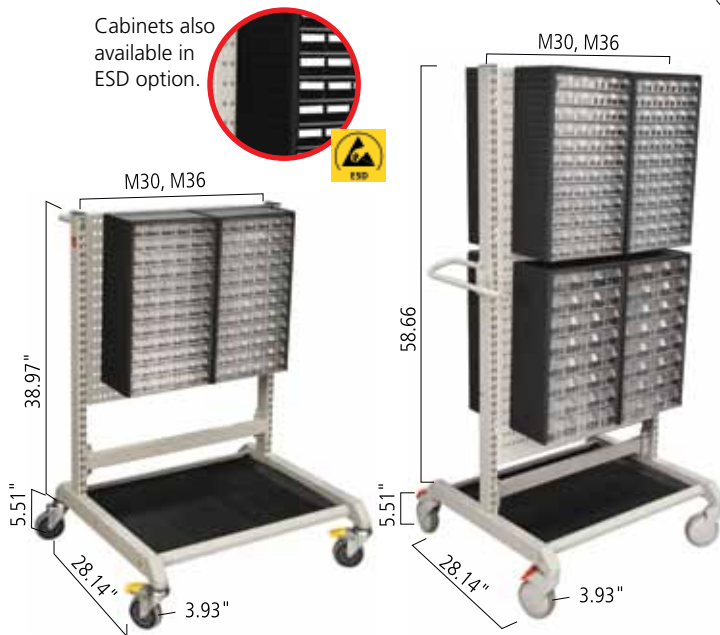

Cabinet Trolley 2

*Bins sold separately.

Cabinets also available in ESD option.

Cabinet Trolley 1