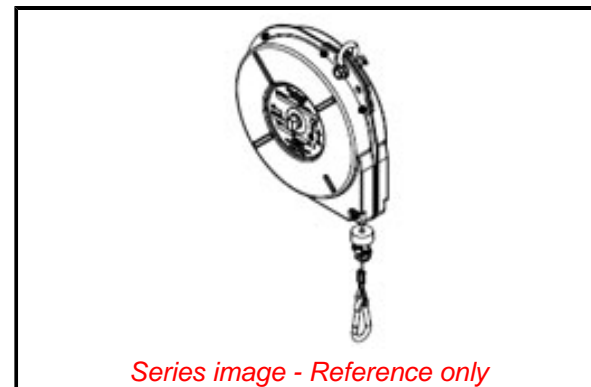

PLEASE CHECK WWW.MOLEX.COM FOR LATEST PART INFORMATION

Part Number: [1301750003](#)
Status: **Active**
Overview: [Aero-Motive Retractors](#)
Description: Aero-Motive Standard Industrial Duty Retractor with Ratchet Lock, Weight Range 1.8-4.5kg (4.0-10.0 lb), 2.40m (8.0') Travel

Documents:

[Drawing (PDF)](#) [RoHS Certificate of Compliance (PDF)](#)

General

Product Family	Tool Supports
Series	130175
Cable Length	2.40m (7.87')
Duty	Standard
Overview	Aero-Motive Retractors
Product Name	Aero-Motive
Type	Retractors
UPC	78678860736

Physical

Cable Diameter	2.38mm (.094")
Cable Movement	Constant Retraction, Ratchet Lock On/Off
Drum Lock	None
Material - Housing	Steel
Mounting Style	Hanging
Packaging Type	Carton
Travel Distance	2.40m (8.0')
Weight Range	1.8-4.5kg (4.0-10.0 lb)
Wire/Cable Type	Stranded Steel Aircraft Cable

Material Info

Engineering Number 10FLR

Reference - Drawing Numbers

Sales Drawing SD-130175-004

EU ELV

Not Relevant

EU RoHS

Not Reviewed

REACH SVHC

Not Reviewed

Halogen-Free

Status

Not Reviewed

For more information, please visit [Contact US](#)

China ROHS

Not Reviewed

ELV

Not Relevant

RoHS Phthalates

Not Reviewed

Search Parts in this Series

[130175 Series](#)