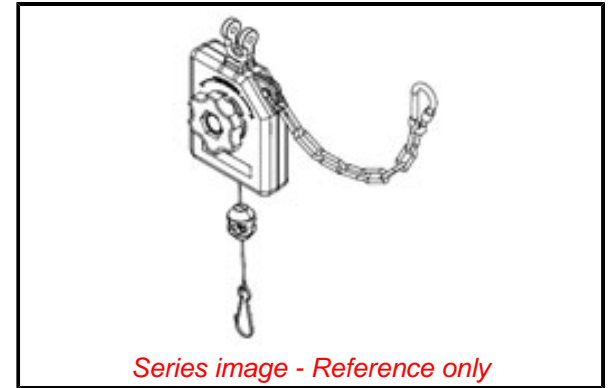

PLEASE CHECK WWW.MOLEX.COM FOR LATEST PART INFORMATION

Part Number: [1301730057](#)
Status: **Active**
Overview: [Aero-Motive Retractors](#)
Description: Aero-Motive Light Industrial Duty Retractor, Weight Range 21.8-2.7kg (4.0-6.0 lb), 2.00m (6.60') Travel

Documents:

[Drawing (PDF)](#) [RoHS Certificate of Compliance (PDF)](#)

General

Product Family	Tool Supports
Series	130173
Cable Length	2.0m (6.56')
Duty	Light
Overview	Aero-Motive Retractors
Product Name	Aero-Motive
Type	Retractors
UPC	78678858894

Physical

Cable Diameter	N/A
Cable Movement	Constant Retraction
Drum Lock	None
Material - Housing	ABS
Mounting Style	Hanging
Packaging Type	Carton
Travel Distance	2.0m (6.60')
Weight Range	1.8-2.7kg (4.0-6.0 lb)
Wire/Cable Type	Nylon-covered Steel Cable

Material Info

Engineering Number	RF6SC

Reference - Drawing Numbers

Sales Drawing	SD-130173-002

EU ELV

Not Reviewed

EU RoHS

Not Reviewed

REACH SVHC

Not Reviewed

Halogen-Free

Status

Not Reviewed

For more information, please visit [Contact US](#)

China ROHS

Not Reviewed

ELV

Not Reviewed

RoHS Phthalates

Not Reviewed

Search Parts in this Series

[130173 Series](#)

PLEASE CHECK WWW.MOLEX.COM FOR LATEST PART INFORMATION