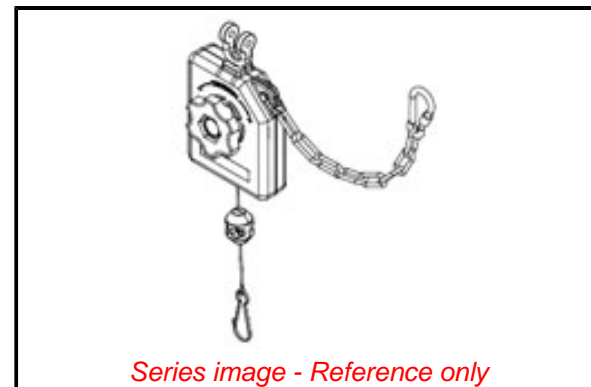

PLEASE CHECK WWW.MOLEX.COM FOR LATEST PART INFORMATION

Part Number: [1301730050](#)
Status: **Active**
Overview: [Aero-Motive Retractors](#)
Description: Aero-Motive Light Industrial Duty Retractor, Weight Range 0.9-1.8kg (2.0-4.0 lb), 1.60m (5.25') Travel

Documents:

[Drawing (PDF)](#) [RoHS Certificate of Compliance (PDF)](#)

General

Product Family	Tool Supports
Series	130173
Cable Length	1.60m (5.24')
Duty	Light
Exclude SD Check	Yes
Overview	Aero-Motive Retractors
Product Name	Aero-Motive
Type	Retractors
UPC	78678858884

Physical

Cable Diameter	N/A
Cable Movement	Constant Retraction
Drum Lock	None
Material - Housing	ABS
Mounting Style	Hanging
Packaging Type	Carton
Travel Distance	1.60m (5.25')
Weight Range	0.9-1.8kg (2.0-4.0 lb)
Wire/Cable Type	Nylon Cord

Material Info

Engineering Number RB4SC

Reference - Drawing Numbers

Sales Drawing SD-130173-001

Series image - Reference only

EU ELV

Not Reviewed

EU RoHS

Not Reviewed

REACH SVHC

Not Reviewed

Halogen-Free

Status

Not Reviewed

For more information, please visit [Contact US](#)

China ROHS

Not Reviewed

ELV

Not Reviewed

RoHS Phthalates

Not Reviewed

Search Parts in this Series

[130173 Series](#)