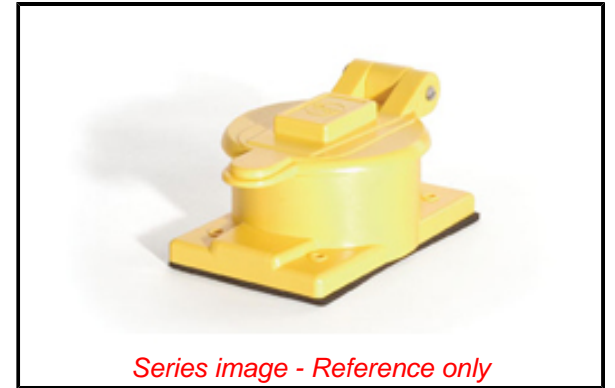

PLEASE CHECK WWW.MOLEX.COM FOR LATEST PART INFORMATION

Part Number: [1301550143](#)
Status: **Active**
Overview: [Watertite Wet-Location Wiring Solutions](#)
Description: Watertite Receptacle Flip Coverplate with California Style Locking Blade, 2 Pole/3 Wire, Non-NEMA, 125V

Documents:

[RoHS Certificate of Compliance (PDF)](#)

General

Product Family	Wiring Devices
Series	130155
IP Rating	IP67
NEMA Configuration	Non-NEMA Locking CA
Overview	Watertite Wet-Location Wiring Solutions
Product Name	Watertite
Receptacle Type	Single
Specialty	N/A
Type	Receptacle
UPC	78678834080

Physical

Flange	No
Flip Lid	Yes
Gender	Female
Length	N/A
Locking Blade	Yes
Poles	2-pole/3-wire

Electrical

Cord Type	N/A
Current - Maximum per Contact	50.0A
GFCI	No
Lighted Connector	No
Voltage - Maximum	125V

Material Info

Engineering Number	CS69W60

EU ELV

Not Reviewed

EU RoHS

Not Reviewed

REACH SVHC

Not Reviewed

Halogen-Free

Status

Not Reviewed

For more information, please visit [Contact US](#)

China ROHS

Not Reviewed

ELV

Not Reviewed

RoHS Phthalates

Not Reviewed

Search Parts in this Series

[130155 Series](#)