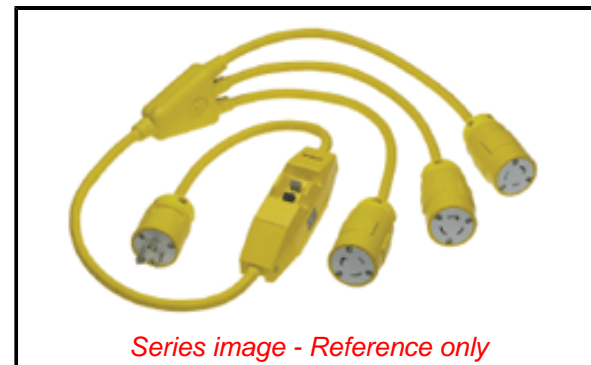

PLEASE CHECK WWW.MOLEX.COM FOR LATEST PART INFORMATION

Part Number: [1301540063](#)
Status: **Active**
Overview: [Heavy-Duty Industrial Wiring Devices](#)
Description: Super-Safeway Molded W Cordset, 2 Pole/3 Wire SJOW Cordset, Cordset Length 0.91m (3.0'), NEMA L5-20, 125V, Inline GFCI

Documents:

[Brochure (PDF)](#) [RoHS Certificate of Compliance (PDF)](#)

General

Product Family	Wiring Devices
Series	130154
IP Rating	N/A
NEMA Configuration	NEMA L5-20
Overview	Heavy-Duty Industrial Wiring Devices
Product Name	Super-Safeway
Receptacle Type	Triple
Specialty	N/A
Type	Molded W Cordset
UPC	78678838925

Physical

Flange	No
Flip Lid	No
Gender	Male-Female
Length	0.91m (3.0')
Locking Blade	Yes
Poles	2-pole/3-wire

Electrical

Cord Type	12/3 SJOW
Current - Maximum per Contact	20.0A
GFCI	Yes-In-line
Lighted Connector	No
Voltage - Maximum	125V

Material Info

Engineering Number	2647-W-IN

EU ELV

Not Reviewed

EU RoHS

Not Reviewed

REACH SVHC

Not Reviewed

Halogen-Free

Status

Not Reviewed

For more information, please visit [Contact US](#)

China ROHS

China RoHS

Not Reviewed

ELV

Not Reviewed

RoHS Phthalates

Not Reviewed

Search Parts in this Series

[130154](#) Series