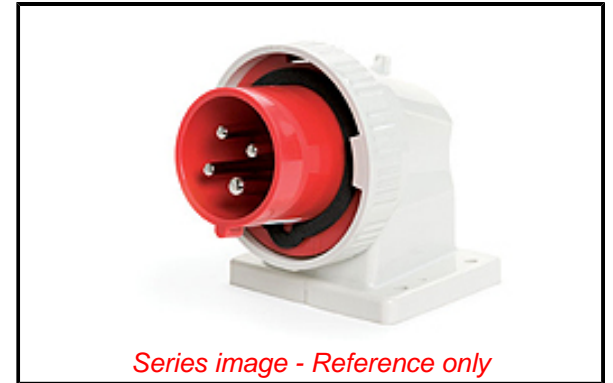

PLEASE CHECK WWW.MOLEX.COM FOR LATEST PART INFORMATION

Part Number: [1301500183](#)
Status: **Active**
Overview: [Watertite Wet-Location Wiring Solutions](#)
Description: 60 Amp Watertite Pin and Sleeve Angled Inlet, 3 Pole/4 Wire, 3ø 480V, Red

Documents:

[RoHS Certificate of Compliance (PDF)](#)

Agency Certification

UL E145923

General

Product Family Wiring Devices
Series [130150](#)
Comments IEC Configuration 309-1/309-2, IEC Configuration 309-1/309-2
IP Rating IP67
NEMA Configuration N/A
Overview [Watertite Wet-Location Wiring Solutions](#)
Product Name Watertite
Receptacle Type N/A
Specialty Pin and Sleeve
Type Inlet
UPC 78678872458

Physical

Flange Yes
Flip Lid No
Gender Female
Length N/A
Locking Blade Yes
Poles 3-pole/4-wire

Electrical

Cord Type N/A
Current - Maximum per Contact 60.0A
GFCI No
Lighted Connector No
Voltage - Maximum 3ø 480V

Material Info

Engineering Number 460BA7W

EU ELV

Not Reviewed

EU RoHS

Not Reviewed

REACH SVHC

Not Reviewed

Halogen-Free

Status

Not Reviewed

For more information, please visit [Contact US](#)

China ROHS

Not Reviewed

ELV

Not Reviewed

RoHS Phthalates

Not Reviewed

Search Parts in this Series

[130150](#) Series