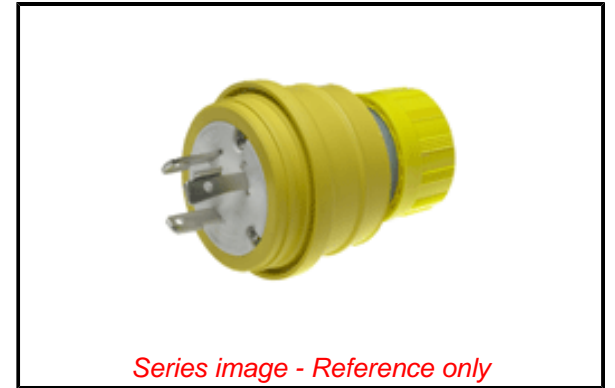

**PLEASE CHECK WWW.MOLEX.COM FOR LATEST PART INFORMATION**

**Part Number:** [1301470076](#)  
**Status:** **Active**  
**Overview:** [Watertite Wet-Location Wiring Solutions](#)  
**Description:** Watertite Plug with Locking Blade, 2 Pole/3 Wire, NEMA L7-30, 277V Cord Grip Body Size F4

**Documents:**

[Brochure \(PDF\)](#) [RoHS Certificate of Compliance \(PDF\)](#)

**Agency Certification**

CSA LR6837  
 UL E10176

**General**

Product Family Wiring Devices  
 Series [130147](#)  
 IP Rating IP67  
 NEMA Configuration NEMA L7-30  
 Overview [Watertite Wet-Location Wiring Solutions](#)  
 Product Name Watertite  
 Receptacle Type N/A  
 Specialty N/A  
 Type Plug  
 UPC 78678871230

**Physical**

Cord Grip Body Size F4 1"  
 Flange No  
 Flip Lid No  
 Gender Male  
 Length N/A  
 Locking Blade Yes  
 Poles 2-pole/3-wire

**Electrical**

Cord Type N/A  
 Current - Maximum per Contact 30.0A  
 GFCI No  
 Lighted Connector No  
 Voltage - Maximum 277V

**Material Info**

Engineering Number 28W49

**EU ELV**

**Not Reviewed**

**EU RoHS**

**Not Reviewed**

**REACH SVHC**

Not Reviewed