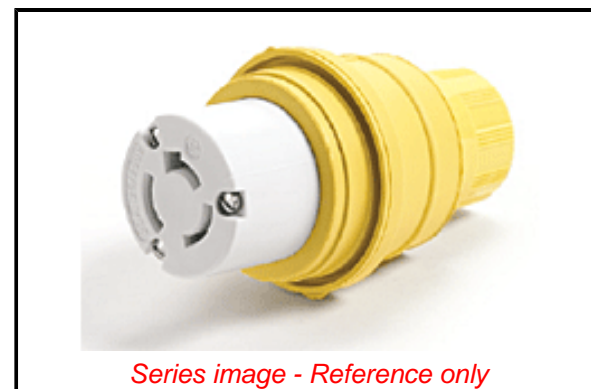

PLEASE CHECK WWW.MOLEX.COM FOR LATEST PART INFORMATION

Part Number: [1301470068](#)
Status: **Active**
Overview: [Watertite Wet-Location Wiring Solutions](#)
Description: Watertite Connector for Male Receptacle with Locking Blade, Single Flip Coverplate, 4 Pole/5 Wire, NEMA L23-20, 3Ø 600V, F3

Documents:

[Drawing (PDF)](#) [RoHS Certificate of Compliance (PDF)](#)
[Brochure (PDF)](#)

Agency Certification

CSA LR6837

General

Product Family Wiring Devices
Series [130147](#)
IP Rating IP67
NEMA Configuration NEMA L23-20
Overview [Watertite Wet-Location Wiring Solutions](#)
Product Name Watertite
Receptacle Type Single
Specialty N/A
Type Connector
UPC 78678871381

Physical

Cord Grip Body Size F3 3/4"
Flange No
Flip Lid No
Gender Female
Length N/A
Locking Blade Yes
Poles 4-pole/5-wire

Electrical

Cord Type N/A
Current - Maximum per Contact 20.0A
GFCI No
Lighted Connector No
Voltage - Maximum 3Ø 600V

Material Info

Engineering Number 27W83MB

Reference - Drawing Numbers

Sales Drawing 1301470068-000

Series image - Reference only

EU ELV

Not Reviewed

EU RoHS

Not Reviewed

REACH SVHC

Not Reviewed

Halogen-Free

Status

Not Reviewed

For more information, please visit [Contact US](#)

China ROHS

Not Reviewed

ELV

Not Reviewed

RoHS Phthalates

Not Reviewed

Search Parts in this Series

[130147 Series](#)