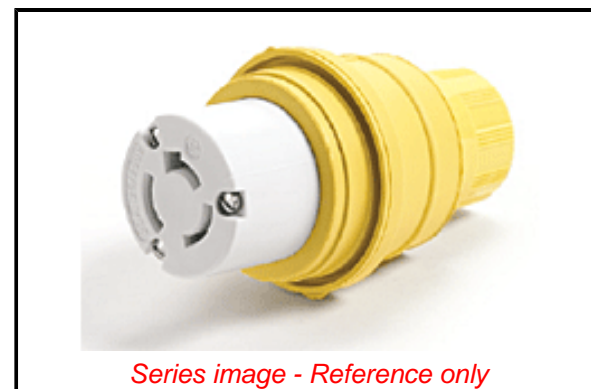

PLEASE CHECK WWW.MOLEX.COM FOR LATEST PART INFORMATION

Part Number: [1301470064](#)
Status: **Active**
Overview: [Watertite Wet-Location Wiring Solutions](#)
Description: Watertite Connector for Male Receptacle with Locking Blade, Single Flip Coverplate, 4 Pole/5 Wire, NEMA L21-20 3ø 208V, F3

Documents:

[Drawing (PDF)](#) [RoHS Certificate of Compliance (PDF)](#)
[Brochure (PDF)](#)

Agency Certification

CSA LR6837

General

Product Family Wiring Devices
Series [130147](#)
IP Rating IP67
NEMA Configuration NEMA L21-20
Overview [Watertite Wet-Location Wiring Solutions](#)
Product Name Watertite
Receptacle Type Single
Specialty N/A
Type Connector
UPC 78678871376

Physical

Cord Grip Body Size F3 3/4"
Flange No
Flip Lid No
Gender Female
Length N/A
Locking Blade Yes
Poles 4-pole/5-wire

Electrical

Cord Type N/A
Current - Maximum per Contact 20.0A
GFCI No
Lighted Connector No
Voltage - Maximum 3ø 208V

Material Info

Engineering Number 27W81MB

Reference - Drawing Numbers

Sales Drawing 1301470064-000

Series image - Reference only

EU ELV

Not Reviewed

EU RoHS

Not Reviewed

REACH SVHC

Not Reviewed

Halogen-Free

Status

Not Reviewed

For more information, please visit [Contact US](#)

China ROHS

Not Reviewed

ELV

Not Reviewed

RoHS Phthalates

Not Reviewed

Search Parts in this Series

[130147 Series](#)