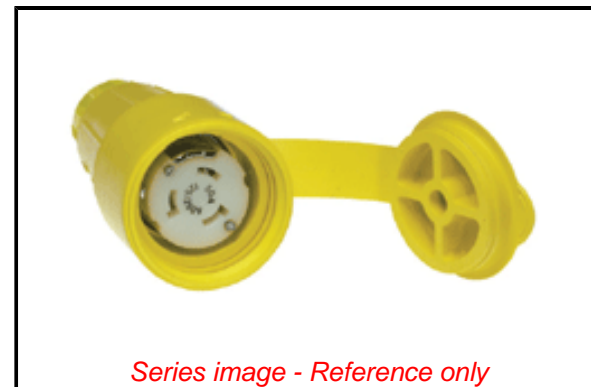

**PLEASE CHECK WWW.MOLEX.COM FOR LATEST PART INFORMATION**

**Part Number:** [1301470062](#)  
**Status:** **Active**  
**Overview:** [Watertite Wet-Location Wiring Solutions](#)  
**Description:** Watertite Connector with Locking Blade, 4 Pole/5 Wire, NEMA L21-20, 3ø 208V, Cord Grip Body Size F3

**Documents:**

[Drawing \(PDF\)](#) [RoHS Certificate of Compliance \(PDF\)](#)  
[Brochure \(PDF\)](#)

**Agency Certification**

CSA LR6837  
 UL E10176

**General**

Product Family [Wiring Devices](#)  
 Series [130147](#)  
 IP Rating IP67  
 NEMA Configuration NEMA L21-20  
 Overview [Watertite Wet-Location Wiring Solutions](#)  
 Product Name Watertite  
 Receptacle Type Single  
 Specialty N/A  
 Type Connector  
 UPC 78678871316

**Physical**

Cord Grip Body Size F3 3/4"  
 Flange No  
 Flip Lid No  
 Gender Female  
 Length N/A  
 Locking Blade Yes  
 Poles 4-pole/5-wire

**Electrical**

Cord Type N/A  
 Current - Maximum per Contact 20.0A  
 GFCI No  
 Lighted Connector No  
 Voltage - Maximum 3ø 208V

**Material Info**

Engineering Number 27W81

**Reference - Drawing Numbers**

Sales Drawing 1301470062-000

**EU ELV**

**Not Relevant**

**EU RoHS**

**Not Reviewed**