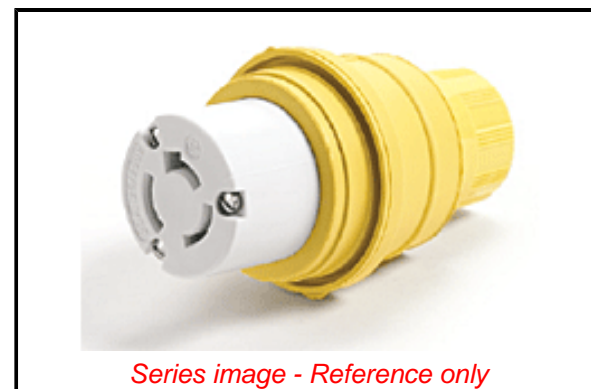

PLEASE CHECK WWW.MOLEX.COM FOR LATEST PART INFORMATION

Part Number: [1301470047](#)
Status: **Active**
Overview: [Watertite Wet-Location Wiring Solutions](#)
Description: Watertite Connector for Male Receptacle, 2 Pole/3 Wire, NEMA L5-20, 125V, F3

Documents:

[Drawing (PDF)](#) [RoHS Certificate of Compliance (PDF)](#)
[Brochure (PDF)](#)

Agency Certification

CSA LR6837

General

Product Family Wiring Devices
Series [130147](#)
IP Rating IP67
NEMA Configuration NEMA L5-20
Overview [Watertite Wet-Location Wiring Solutions](#)
Product Name Watertite
Receptacle Type Single
Specialty N/A
Type Connector
UPC 78678871368

Physical

Cord Grip Body Size F3 3/4"
Flange No
Flip Lid No
Gender Female
Length N/A
Locking Blade Yes
Poles 2-pole/3-wire

Electrical

Cord Type N/A
Current - Maximum per Contact 20.0A
GFCI No
Lighted Connector No
Voltage - Maximum 125V

Material Info

Engineering Number 27W47MB

Reference - Drawing Numbers

Sales Drawing 1301470047-000

EU ELV

Not Relevant

EU RoHS

Not Relevant

REACH SVHC

Not Relevant

Halogen-Free

Status

Not Relevant

For more information, please visit [Contact US](#)

China ROHS

Not Relevant

ELV

Not Relevant

RoHS Phthalates

Not Relevant

Search Parts in this Series

[130147 Series](#)