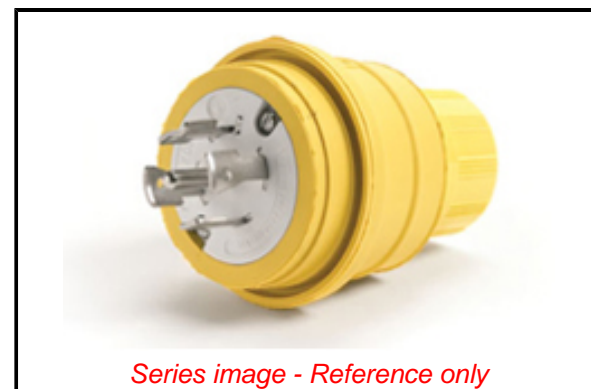

PLEASE CHECK WWW.MOLEX.COM FOR LATEST PART INFORMATION

Part Number: [1301470031](#)
Status: **Active**
Overview: [Watertite Wet-Location Wiring Solutions](#)
Description: Watertite Plug with Locking Blade, 4 Pole/5 Wire, NEMA L21-20, 3ø 208V, Cord Grip Body Size F3

Documents:

[Drawing (PDF)](#) [RoHS Certificate of Compliance (PDF)](#)
[Brochure (PDF)](#)

Agency Certification

CSA LR6837
UL E10176

General

Product Family Wiring Devices
Series [130147](#)
IP Rating IP67
NEMA Configuration NEMA L21-20
Overview [Watertite Wet-Location Wiring Solutions](#)
Product Name Watertite
Receptacle Type N/A
Specialty N/A
Type Plug
UPC 78678871294

Physical

Cord Grip Body Size F3 3/4"
Flange No
Flip Lid No
Gender Male
Length N/A
Locking Blade Yes
Net Weight 203.662/g
Poles 4-pole/5-wire

Electrical

Cord Type N/A
Current - Maximum per Contact 20.0A
GFCI No
Lighted Connector No
Voltage - Maximum 3ø 208V

Material Info

Engineering Number 26W81

Reference - Drawing Numbers

Sales Drawing 1301470031-000

EU ELV

Not Relevant

EU RoHS

Not Reviewed

REACH SVHC

Not Reviewed

Halogen-Free

Status

Not Reviewed

For more information, please visit [Contact US](#)

China ROHS

Not Reviewed

ELV

Not Relevant

RoHS Phthalates

Not Reviewed

Search Parts in this Series

[130147 Series](#)