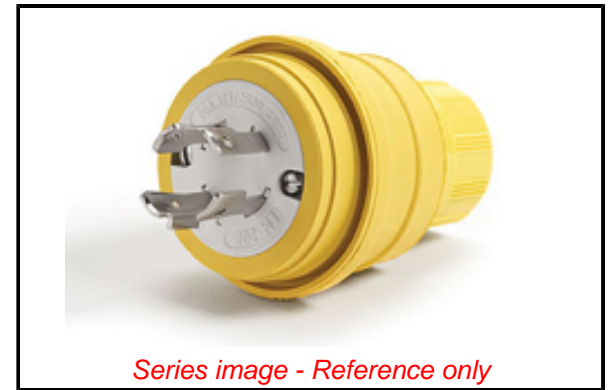

PLEASE CHECK WWW.MOLEX.COM FOR LATEST PART INFORMATION

Part Number: [1301470025](#)
Status: **Active**
Overview: [Watertite Wet-Location Wiring Solutions](#)
Description: Watertite Plug with Locking Blade, 3 Pole/4 Wire, NEMA L14-20, 250V, Cord Grip Body Size F3

Documents:

[Drawing (PDF)](#) [RoHS Certificate of Compliance (PDF)](#)
[Brochure (PDF)](#)

Agency Certification

CSA LR6837
UL E10176

General

Product Family [Wiring Devices](#)
Series [130147](#)
IP Rating IP67
NEMA Configuration NEMA L14-20
Overview [Watertite Wet-Location Wiring Solutions](#)
Product Name Watertite
Receptacle Type N/A
Specialty N/A
Type Plug
UPC 78678871213

Physical

Cord Grip Body Size F3 3/4"
Flange No
Flip Lid No
Gender Male
Length N/A
Locking Blade Yes
Net Weight 233.599/g
Poles 3-pole/4-wire

Electrical

Cord Type N/A
Current - Maximum per Contact 20.0A
GFCI No
Lighted Connector No
Voltage - Maximum 250V

Material Info

Engineering Number 26W74

Reference - Drawing Numbers

Sales Drawing 1301470025-000

Series image - Reference only

EU ELV

Not Relevant

EU RoHS

Not Reviewed

REACH SVHC

Not Reviewed

Halogen-Free

Status

Not Reviewed

For more information, please visit [Contact US](#)

China ROHS

Not Reviewed

ELV

Not Relevant

RoHS Phthalates

Not Reviewed

Search Parts in this Series

[130147 Series](#)