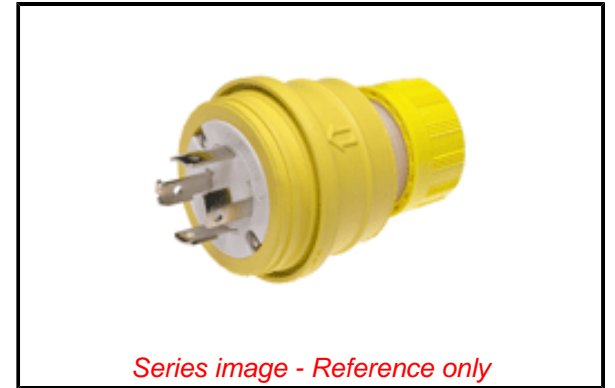

PLEASE CHECK WWW.MOLEX.COM FOR LATEST PART INFORMATION

Part Number: [1301470015](#)
Status: **Active**
Overview: [Watertite Wet-Location Wiring Solutions](#)
Description: Watertite Plug with Locking Blade, 4 Pole/4 Wire, Non-NEMA, 208V, Cord Grip Body Size F4

Documents:

[Drawing (PDF)](#) [RoHS Certificate of Compliance (PDF)](#)
[Brochure (PDF)](#)

Agency Certification

CSA LR6837
UL E10176

General

Product Family Wiring Devices
Series [130147](#)
IP Rating IP67
NEMA Configuration Non-NEMA
Overview [Watertite Wet-Location Wiring Solutions](#)
Product Name Watertite
Receptacle Type N/A
Specialty N/A
Type Plug
UPC 78678871291

Physical

Cord Grip Body Size F4 1"
Flange No
Flip Lid No
Gender Male
Length N/A
Locking Blade Yes
Net Weight 390.996/g
Poles 4-pole/4-wire

Electrical

Cord Type N/A
Current - Maximum per Contact 20.0A
GFCI No
Lighted Connector No
Voltage - Maximum 208V

Material Info

Engineering Number 26W09

Reference - Drawing Numbers

Sales Drawing 1301470015-000

Series image - Reference only

EU ELV

Not Relevant

EU RoHS

Not Reviewed

REACH SVHC

Not Reviewed

Halogen-Free

Status

Not Reviewed

For more information, please visit [Contact US](#)

China ROHS

Not Reviewed

ELV

Not Relevant

RoHS Phthalates

Not Reviewed

China RoHS

Search Parts in this Series

[130147 Series](#)