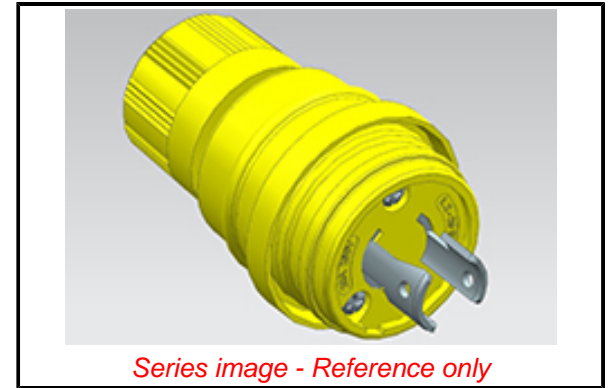

PLEASE CHECK WWW.MOLEX.COM FOR LATEST PART INFORMATION

Part Number: [1301460224](#)
Status: **Active**
Overview: [Watertite Wet-Location Wiring Solutions](#)
Description: Watertite Extreme Plug, 2 Pole/2 Wire, NEMA L2-20, 250V, Cord Grip Body Size F2, Petrochemical Grade

Documents:

[Drawing \(PDF\)](#)

[Datasheet \(PDF\)](#)

[RoHS Certificate of Compliance \(PDF\)](#)

Agency Certification

CSA LR6837

General

Product Family Wiring Devices
 Series [130146](#)
 IP Rating IP69K
 NEMA Configuration NEMA L2-20
 Overview [Watertite Wet-Location Wiring Solutions](#)
 Product Name Watertite Extreme
 Receptacle Type N/A
 Specialty N/A
 Type Plug
 UPC 78172559765

Physical

Cord Grip Body Size F2 1/2"
 Flange No
 Flip Lid No
 Gender Male
 Length N/A
 Locking Blade Yes
 Poles 2-pole/2-wire

Electrical

Cord Type N/A
 Current - Maximum per Contact 20.0A
 GFCI No
 Lighted Connector No
 Voltage - Maximum 250V

Material Info

Engineering Number 26W07-P

Reference - Drawing Numbers

Sales Drawing 1301460224-000

Series image - Reference only

EU ELV

Not Reviewed

EU RoHS