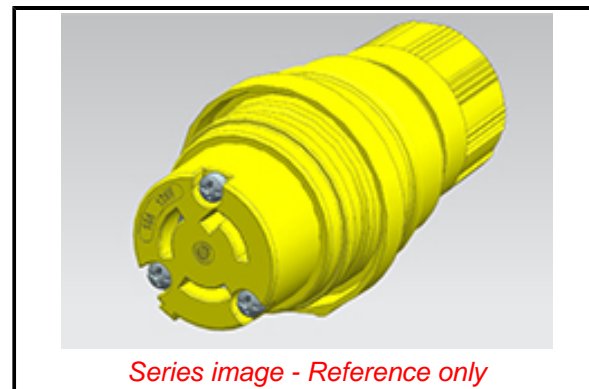

PLEASE CHECK WWW.MOLEX.COM FOR LATEST PART INFORMATION

Part Number: [1301460221](#)
Status: **Active**
Overview: [Watertite Wet-Location Wiring Solutions](#)
Description: Watertite Extreme Connector for Male Receptacle with Locking Blade, 2 Pole/3 Wire, NEMA L5-15, 125V, F2, Petrochemical Grade

Documents:

[Drawing \(PDF\)](#) [RoHS Certificate of Compliance \(PDF\)](#)
[Datasheet \(PDF\)](#)

Agency Certification

CSA LR6837

General

Product Family Wiring Devices
 Series [130146](#)
 IP Rating IP69K
 NEMA Configuration NEMA L5-15
 Overview [Watertite Wet-Location Wiring Solutions](#)
 Product Name Watertite Extreme
 Receptacle Type Single
 Specialty N/A
 Type Connector
 UPC 78172559762

Physical

Cord Grip Body Size F2 1/2"
 Flange No
 Flip Lid No
 Gender Female
 Length N/A
 Locking Blade Yes
 Poles 2-pole/3-wire

Electrical

Cord Type N/A
 Current - Maximum per Contact 15.0A
 GFCI No
 Lighted Connector No
 Voltage - Maximum 125V

Material Info

Engineering Number 25W47MB-P

Reference - Drawing Numbers

Sales Drawing 1301460221-000

Series image - Reference only

EU ELV

Not Reviewed

EU RoHS